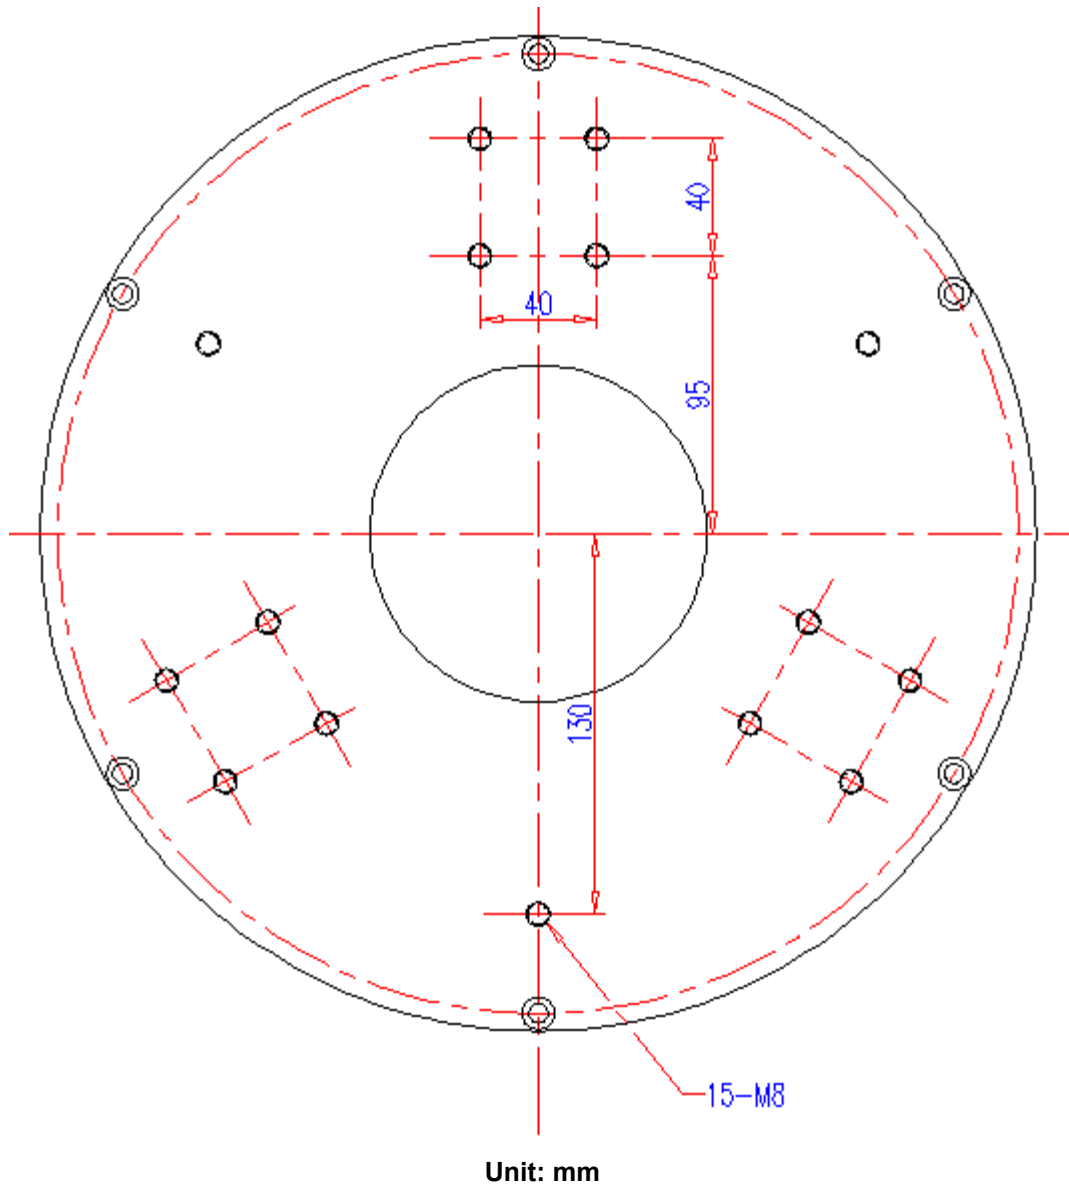

SEOYOUNG TECH. CO., LTD.

Renewable Energy Devices

SEOYOUNG TECH Co., Ltd.
#276, Gongdan-dong, Gumi City, Kyungbuk, Korea 730-030
Tel: +82-54-442-4040 Fax: +82-54-442-4060
e-mail: evsmotor@evsmotor.co.kr or www.evsmotor.co.kr