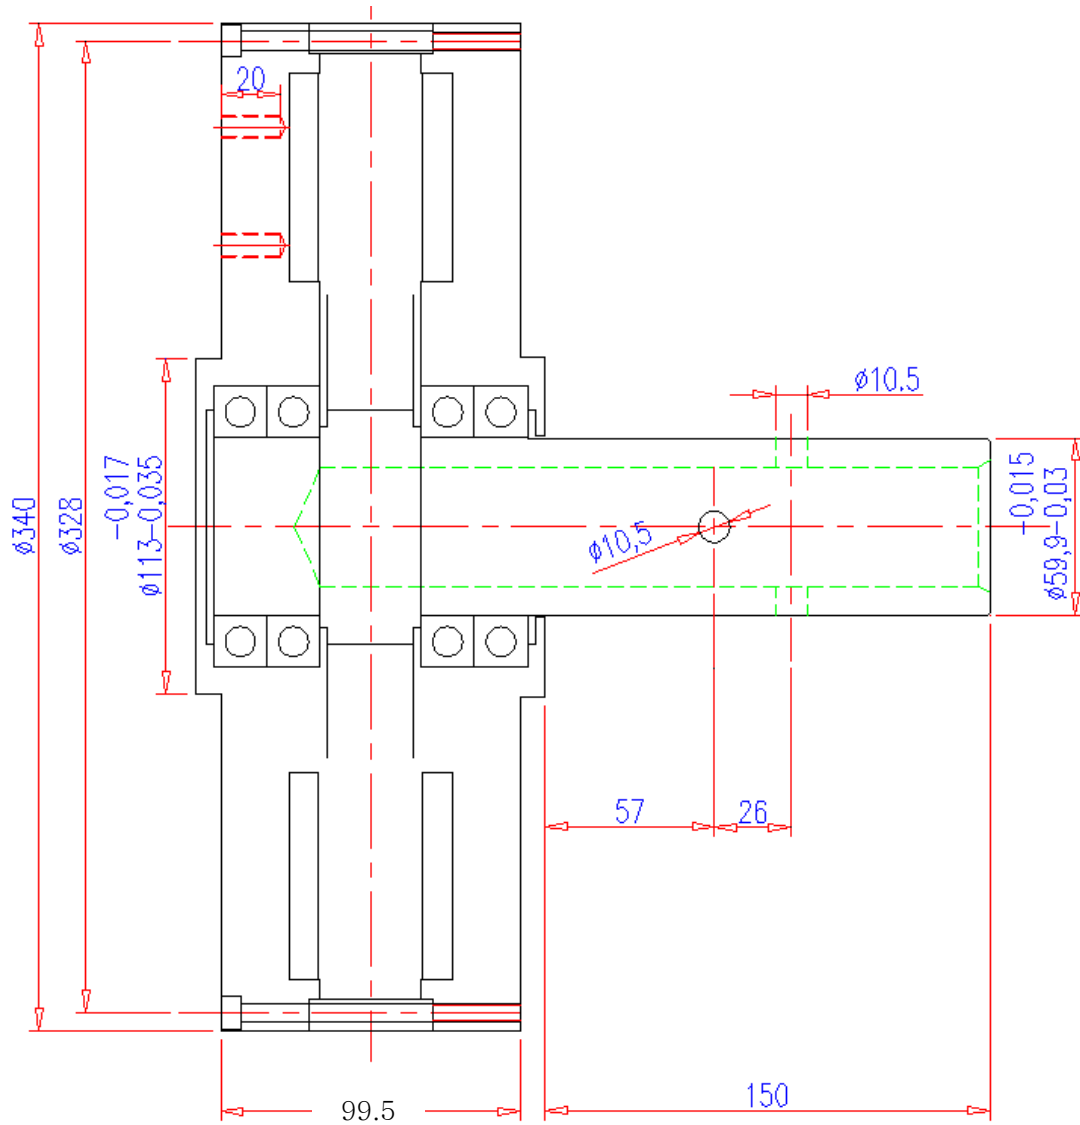

SEOYOUNG TECH. CO., LTD.

Renewable Energy Devices

Unit: mm

SEOYOUNG TECH Co., Ltd.
86-6, 1gongdan-ro, Gumi-si, Gyeongsangbuk-do, Korea 730-906
Tel: +82-54-442-4040 Fax: +82-54-442-4060
e-mail: evsmotor@evsmotor.co.kr or www.evsmotor.co.kr