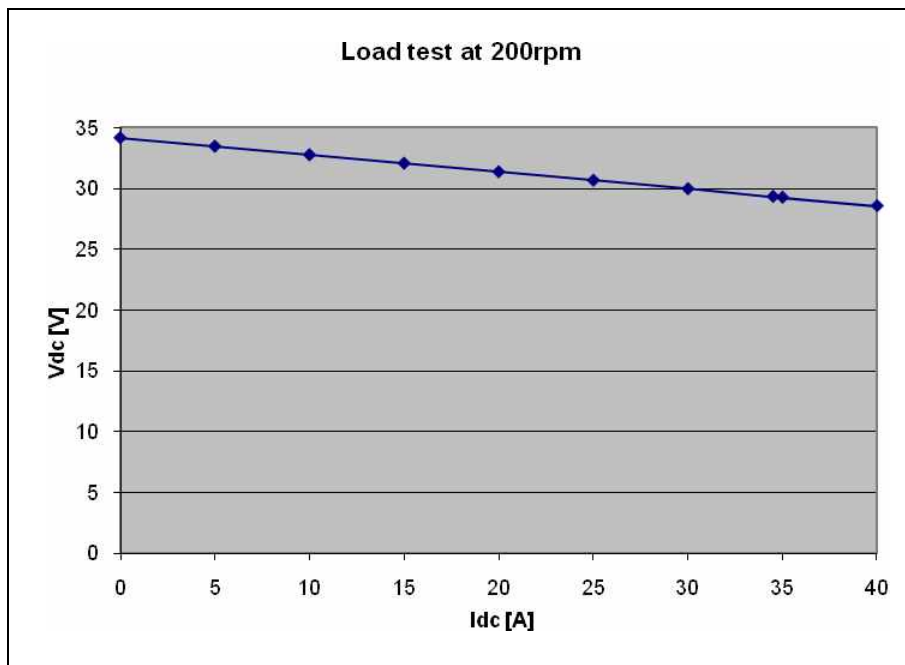

SEOYOUNG TECH. CO., LTD.

Renewable Energy Devices

Model-SYG-340-B-1000-200 AFPMG For HAWT or VAWT

No.	Parameter	Symbol	units	
1	Rectified DC Voltage	E	V	24
2	Gen. Output Voltage			AC (3Phase)
3	Rotor			Permanent magnet type (outer rotor)
4	Stator			Coreless
5	Output Power	P_o	W	1,000
6	Rated speed	ω	rpm	200
7	Speed Constant	K_E	V/krpm	171
8	Resistance (Line-Line)	R_T	Ω	0.163
9	Maximum Winding Temperature	C_{Max}	°C	130
10	Number of Pole	-	-	20
11	Winding type	-	-	Wye
12	Gen. Weight	W_M	Kg	34
13	Gen. Diameter	M_D	mm	340
14	Gen. Length	M_L	mm	120
15	Housing Material	-	-	Aluminum (Alloy)
16	Shaft Material	-	-	Steel
17	Shaft Bearing	-	-	Ball
18				
19				

APPLICATION – Small Wind Turbine, Hydro Power, etc.

SEOYOUNG TECH Co., Ltd.

#276, Gongdan-dong, Gumi City, Kyungbuk, Korea 730-030

Tel: +82-54-442-4040 Fax: +82-54-442-4060

e-mail: evsmotor@evsmotor.co.kr or www.evsmotor.co.kr

SEOYOUNG TECH. CO., LTD.

Renewable Energy Devices

SEOYOUNG TECH Co., Ltd.
#276, Gongdan-dong, Gumi City, Kyungbuk, Korea 730-030
Tel: +82-54-442-4040 Fax: +82-54-442-4060
e-mail: evsmotor@evsmotor.co.kr or www.evsmotor.co.kr