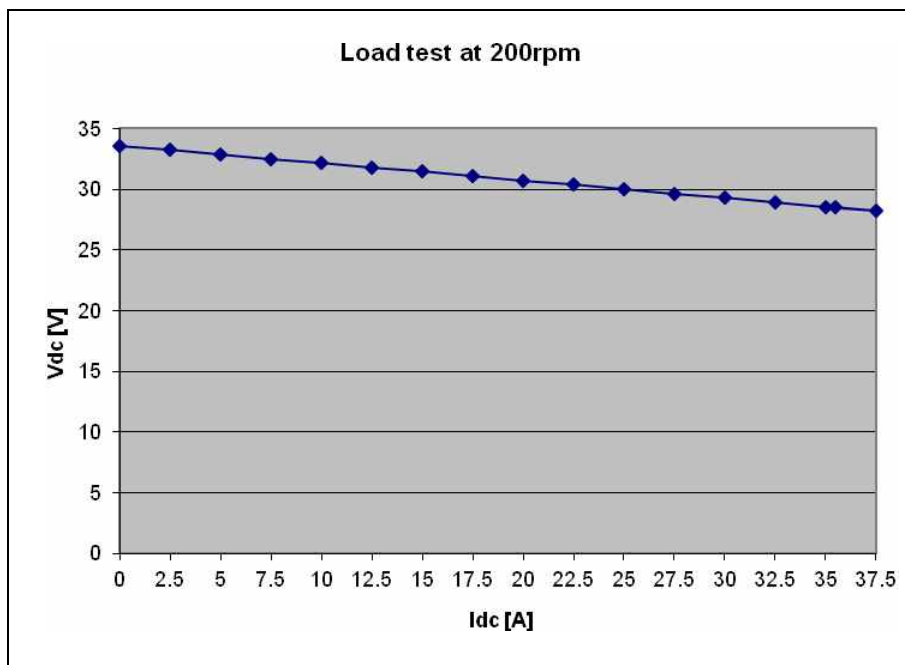

SEOYOUNG TECH. CO., LTD.

Renewable Energy Devices

Model-SYG-340-B-1000-200_(ver.3) AFPMG For HAWT or VAWT

No.	Parameter	Symbol	units	
1	Rectified DC Voltage	E	V	24
2	Gen. Output Voltage			AC (3Phase)
3	Rotor			Permanent magnet type (outer rotor)
4	Stator			Coreless
5	Output Power	P_o	W	1,000
6	Rated speed	ω	rpm	200
7	Speed Constant	K_E	V/krpm	168
8	Resistance (Line-Line)	R_T	Ω	0.17
9	Maximum Winding Temperature	C_{Max}	°C	130
10	Number of Pole	-	-	20
11	Winding type	-	-	Wye
12	Gen. Weight	W_M	kg	34
13	Gen. Diameter	M_D	mm	340
14	Gen. Length	M_L	mm	117
15	Housing Material	-	-	Aluminum (Alloy)
16	Shaft Material	-	-	Steel
17	Shaft Bearing	-	-	6012 2ZR 3EA, 6012 2RSR 1EA
18				
19				

APPLICATION – Small Wind Turbine, Hydro Power, etc.

SEOYOUNG TECH Co., Ltd.
86-6, 1gongdan-ro, Gumi-si, Gyeongsangbuk-do, Korea 730-906
Tel: +82-54-442-4040 Fax: +82-54-442-4060
e-mail: evsmotor@evsmotor.co.kr or www.evsmotor.co.kr

SEOYOUNG TECH. CO., LTD.

Renewable Energy Devices

SEOYOUNG TECH Co., Ltd.
86-6, 1gongdan-ro, Gumi-si, Gyeongsangbuk-do, Korea 730-906
Tel: +82-54-442-4040 Fax: +82-54-442-4060
e-mail: evsmotor@evsmotor.co.kr or www.evsmotor.co.kr