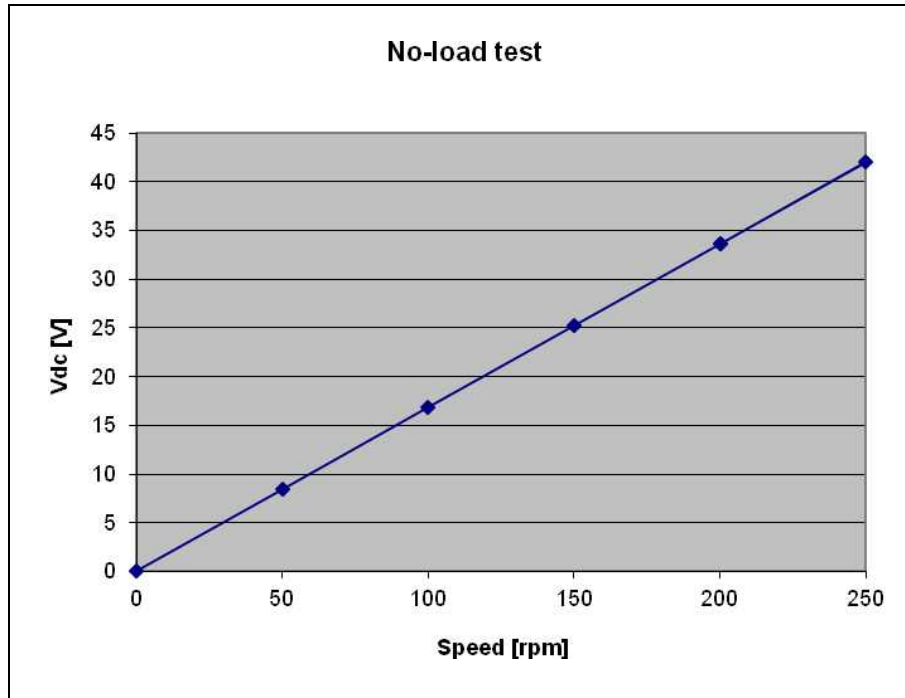

SEOYOUNG TECH. CO., LTD.

Renewable Energy Devices

Model-SYG-340-B-1000-200_(ver.3) AFPMG For HAWT or VAWT

No.	Parameter	Symbol	units	
1	Rectified DC Voltage	E	V	24
2	Gen. Output Voltage			AC (3Phase)
3	Rotor			Permanent magnet type (outer rotor)
4	Stator			Coreless
5	Output Power	P_o	W	1,000
6	Rated speed	ω	rpm	200
7	Speed Constant	K_E	V/krpm	168
8	Resistance (Line-Line)	R_T	Ω	0.17
9	Maximum Winding Temperature	C_{Max}	°C	130
10	Number of Pole	-	-	20
11	Winding type	-	-	Wye
12	Gen. Weight	W_M	kg	34
13	Gen. Diameter	M_D	mm	340
14	Gen. Length	M_L	mm	117
15	Housing Material	-	-	Aluminum (Alloy)
16	Shaft Material	-	-	Steel
17	Shaft Bearing	-	-	6012 2ZR 3EA, 6012 2RSR 1EA
18				
19				

APPLICATION – Small Wind Turbine, Hydro Power, etc.

SEOYOUNG TECH Co., Ltd.
86-6, 1gongdan-ro, Gumi-si, Gyeongsangbuk-do, Korea 730-906
Tel: +82-54-442-4040 Fax: +82-54-442-4060
e-mail: evsmotor@evsmotor.co.kr or www.evsmotor.co.kr

SEOYOUNG TECH. CO., LTD.

Renewable Energy Devices

SEOYOUNG TECH Co., Ltd.
86-6, 1gongdan-ro, Gumi-si, Gyeongsangbuk-do, Korea 730-906
Tel: +82-54-442-4040 Fax: +82-54-442-4060
e-mail: evsmotor@evsmotor.co.kr or www.evsmotor.co.kr