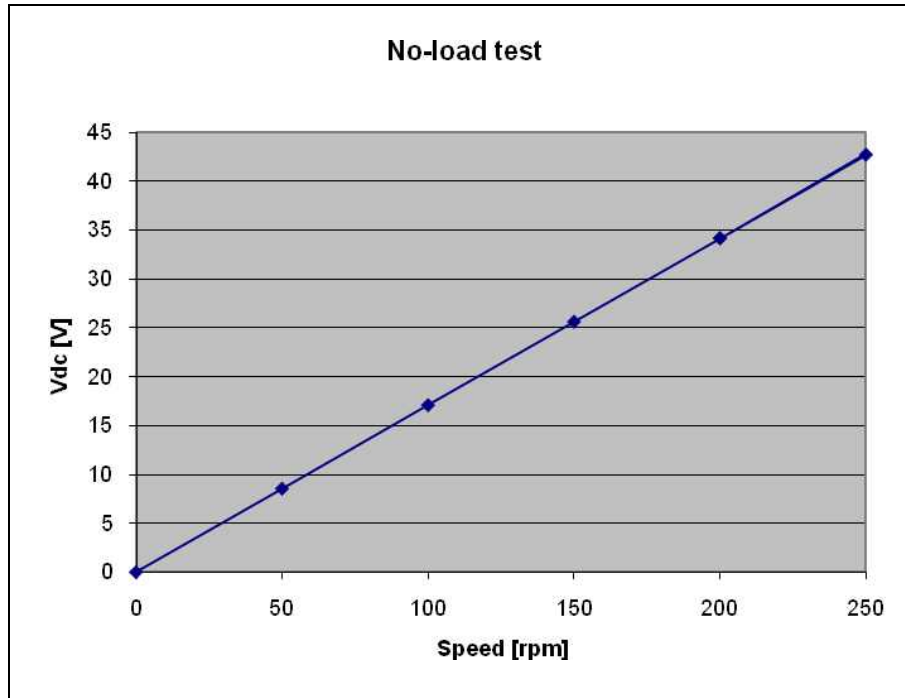

SEOYOUNG TECH. CO., LTD.

Renewable Energy Devices

Model-SYG-340-B-1000-200 AFPMG For HAWT or VAWT

No.	Parameter	Symbol	units	
1	Rectified DC Voltage	E	V	24
2	Gen. Output Voltage			AC (3Phase)
3	Rotor			Permanent magnet type (outer rotor)
4	Stator			Coreless
5	Output Power	P_o	W	1,000
6	Rated speed	ω	rpm	200
7	Speed Constant	K_E	V/krpm	171
8	Resistance (Line-Line)	R_T	Ω	0.163
9	Maximum Winding Temperature	C_{Max}	°C	130
10	Number of Pole	-	-	20
11	Winding type	-	-	Wye
12	Gen. Weight	W_M	Kg	34
13	Gen. Diameter	M_D	mm	340
14	Gen. Length	M_L	mm	120
15	Housing Material	-	-	Aluminum (Alloy)
16	Shaft Material	-	-	Steel
17	Shaft Bearing	-	-	Ball
18				
19				

APPLICATION – Small Wind Turbine, Hydro Power, etc.

SEOYOUNG TECH Co., Ltd.

#276, Gongdan-dong, Gumi City, Kyungbuk, Korea 730-030

Tel: +82-54-442-4040 Fax: +82-54-442-4060

e-mail: evsmotor@evsmotor.co.kr or www.evsmotor.co.kr

SEOYOUNG TECH. CO., LTD.

Renewable Energy Devices

SEOYOUNG TECH Co., Ltd.
#276, Gongdan-dong, Gumi City, Kyungbuk, Korea 730-030
Tel: +82-54-442-4040 Fax: +82-54-442-4060
e-mail: evsmotor@evsmotor.co.kr or www.evsmotor.co.kr