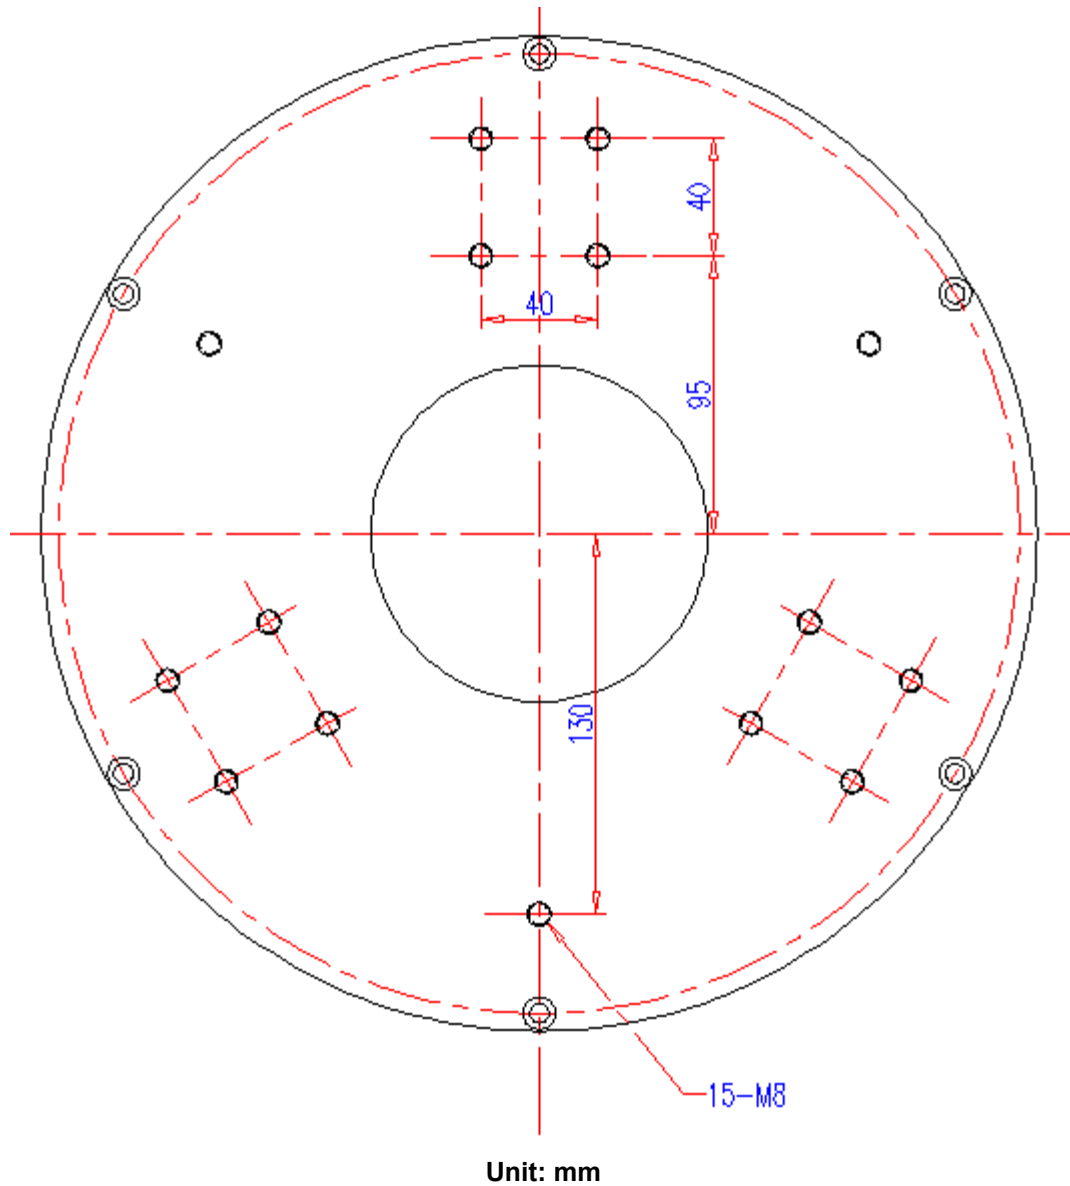

SEOYOUNG TECH. CO., LTD.

Renewable Energy Devices

SEOYOUNG TECH Co., Ltd.
86-6, 1gongdan-ro, Gumi-si, Gyeongsangbuk-do, Korea 730-906
Tel: +82-54-442-4040 Fax: +82-54-442-4060
e-mail: evsmotor@evsmotor.co.kr or www.evsmotor.co.kr