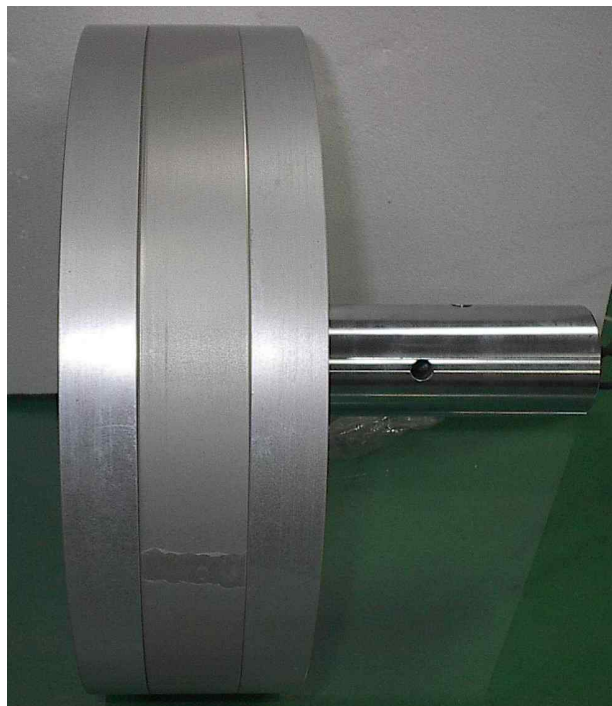

SEOYOUNG TECH. CO., LTD.

Renewable Energy Devices

SEOYOUNG TECH Co., Ltd.
86-6, 1gongdan-ro, Gumi-si, Gyeongsangbuk-do, Korea 730-906
Tel: +82-54-442-4040 Fax: +82-54-442-4060
e-mail: evsmotor@evsmotor.co.kr or www.evsmotor.co.kr