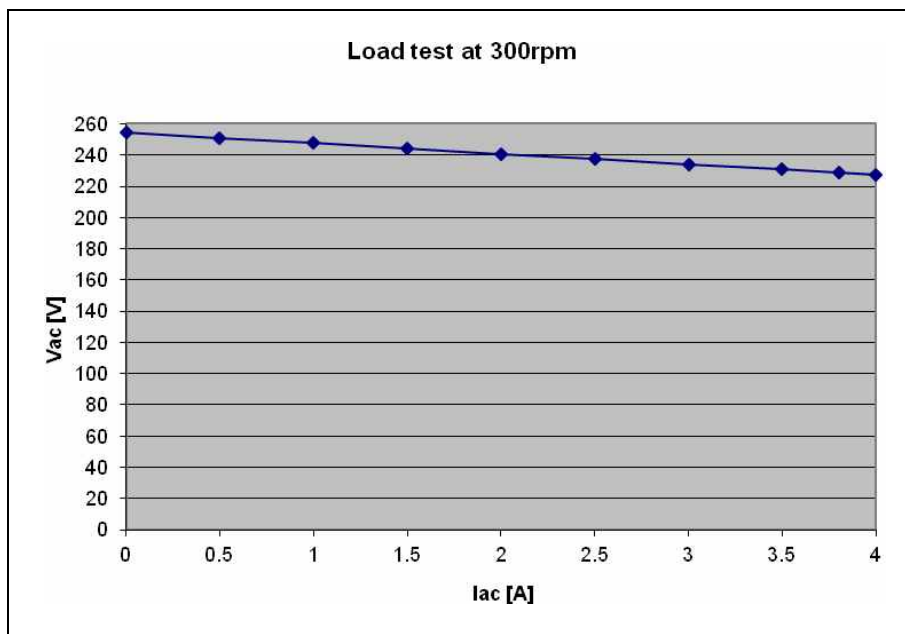

SEOYOUNG TECH. CO., LTD.

Renewable Energy Devices

Model-SYG-340-R-1500-300_(ver.4) AFPMG For HAWT or VAWT

No.	Parameter	Symbol	units	
1	AC-Voltage(Line-Line)	E	V	220
2	Gen. Output Voltage			AC (3Phase)
3	Rotor			Permanent magnet type (outer rotor)
4	Stator			Coreless
5	Output Power	P_o	W	1,500
6	Rated speed	ω	rpm	300
7	Speed Constant	K_E	V/krpm	847
8	Resistance (Line-Line)	R_T	Ω	7.72
9	Maximum Winding Temperature	C_{Max}	°C	130
10	Number of Pole	-	-	20
11	Winding type	-	-	Wye
12	Gen. Weight	W_M	kg	34
13	Gen. Diameter	M_D	mm	340
14	Gen. Length	M_L	mm	117
15	Housing Material	-	-	Aluminum (Alloy)
16	Shaft Material	-	-	Steel
17	Shaft Bearing	-	-	6012 2ZR 3EA, 6012 2RSR 1EA
18				
19				

APPLICATION – Small Wind Turbine, Hydro Power, etc.

SEOYOUNG TECH Co., Ltd.,
86-6, 1gongdan-ro, Gumi-si, Gyeongsangbuk-do, Korea 730-906
Tel: +82-54-442-4040 Fax: +82-54-442-4060
e-mail: evsmotor@evsmotor.co.kr or www.evsmotor.co.kr

SEOYOUNG TECH. CO., LTD.

Renewable Energy Devices

SEOYOUNG TECH Co., Ltd.,
86-6, 1gongdan-ro, Gumi-si, Gyeongsangbuk-do, Korea 730-906
Tel: +82-54-442-4040 Fax: +82-54-442-4060
e-mail: evsmotor@evsmotor.co.kr or www.evsmotor.co.kr