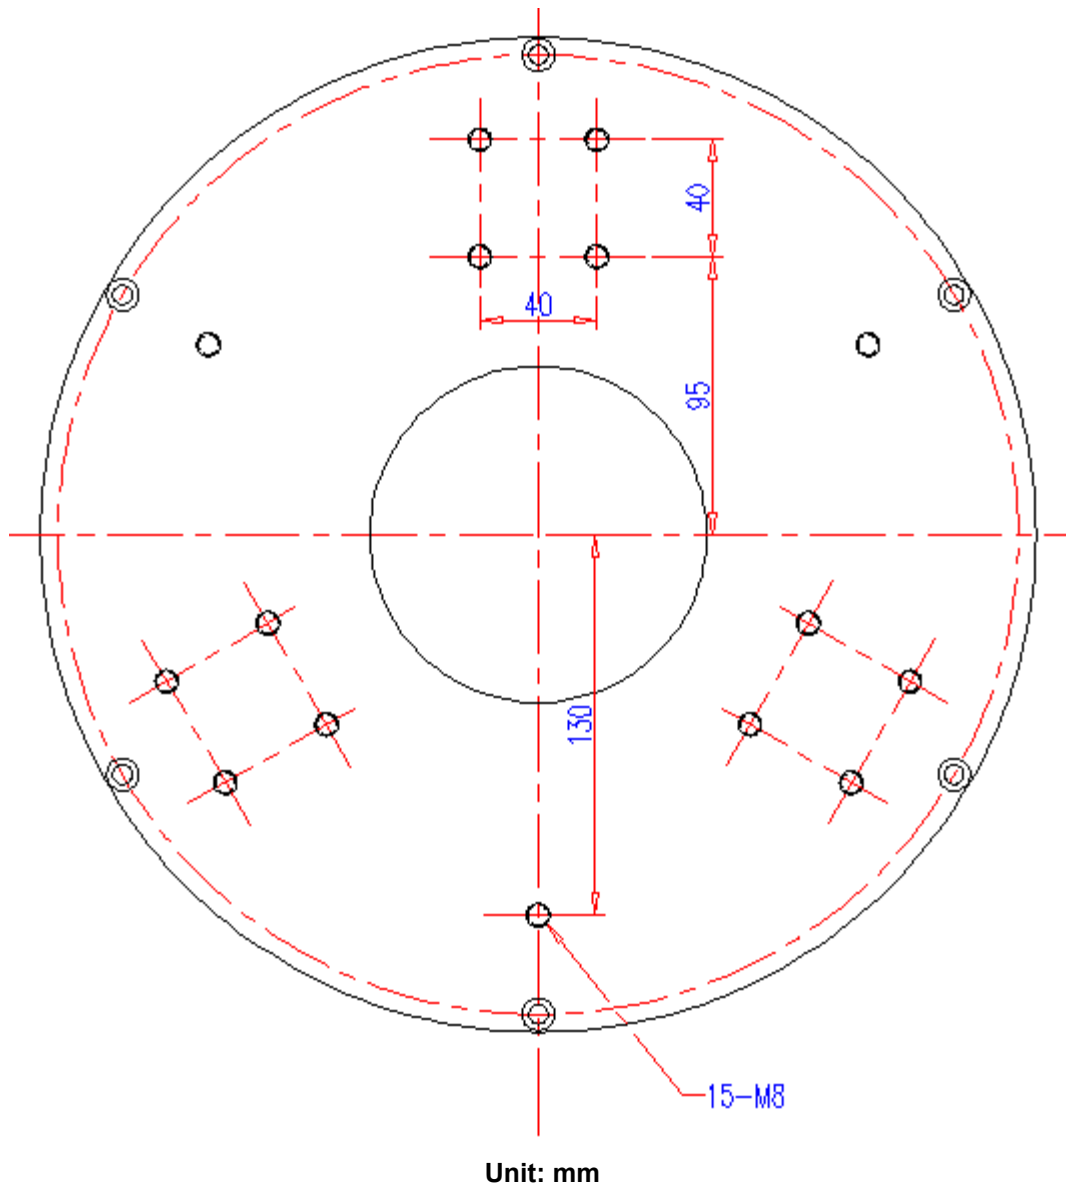

SEOYOUNG TECH. CO., LTD.

Renewable Energy Devices

SEOYOUNG TECH Co., Ltd.,
86-6, 1gongdan-ro, Gumi-si, Gyeongsangbuk-do, Korea 730-906
Tel: +82-54-442-4040 Fax: +82-54-442-4060
e-mail: evsmotor@evsmotor.co.kr or www.evsmotor.co.kr