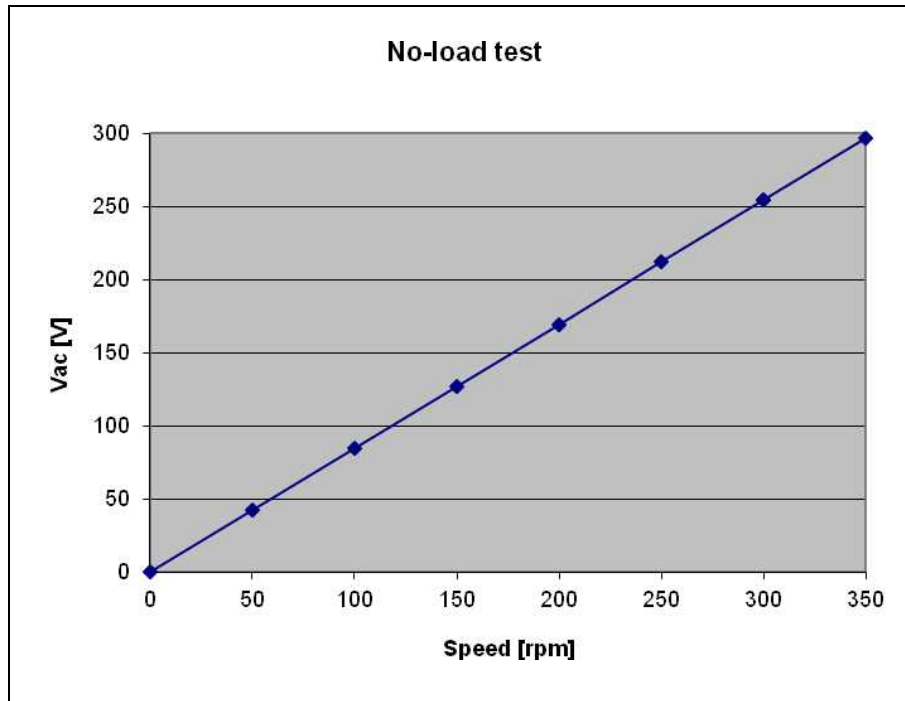

SEOYOUNG TECH. CO., LTD.

Renewable Energy Devices

Model-SYG-340-R-1500-300_(ver.4) AFPMG For HAWT or VAWT

No.	Parameter	Symbol	units	
1	AC-Voltage(Line-Line)	E	V	220
2	Gen. Output Voltage			AC (3Phase)
3	Rotor			Permanent magnet type (outer rotor)
4	Stator			Coreless
5	Output Power	P_o	W	1,500
6	Rated speed	ω	rpm	300
7	Speed Constant	K_E	V/krpm	847
8	Resistance (Line-Line)	R_T	Ω	7.72
9	Maximum Winding Temperature	C_{Max}	°C	130
10	Number of Pole	-	-	20
11	Winding type	-	-	Wye
12	Gen. Weight	W_M	kg	34
13	Gen. Diameter	M_D	mm	340
14	Gen. Length	M_L	mm	117
15	Housing Material	-	-	Aluminum (Alloy)
16	Shaft Material	-	-	Steel
17	Shaft Bearing	-	-	6012 2ZR 3EA, 6012 2RSR 1EA
18				
19				

APPLICATION – Small Wind Turbine, Hydro Power, etc.

SEOYOUNG TECH Co., Ltd.,
86-6, 1gongdan-ro, Gumi-si, Gyeongsangbuk-do, Korea 730-906
Tel: +82-54-442-4040 Fax: +82-54-442-4060
e-mail: evsmotor@evsmotor.co.kr or www.evsmotor.co.kr

SEOYOUNG TECH. CO., LTD.

Renewable Energy Devices

SEOYOUNG TECH Co., Ltd.,
86-6, 1gongdan-ro, Gumi-si, Gyeongsangbuk-do, Korea 730-906
Tel: +82-54-442-4040 Fax: +82-54-442-4060
e-mail: evsmotor@evsmotor.co.kr or www.evsmotor.co.kr