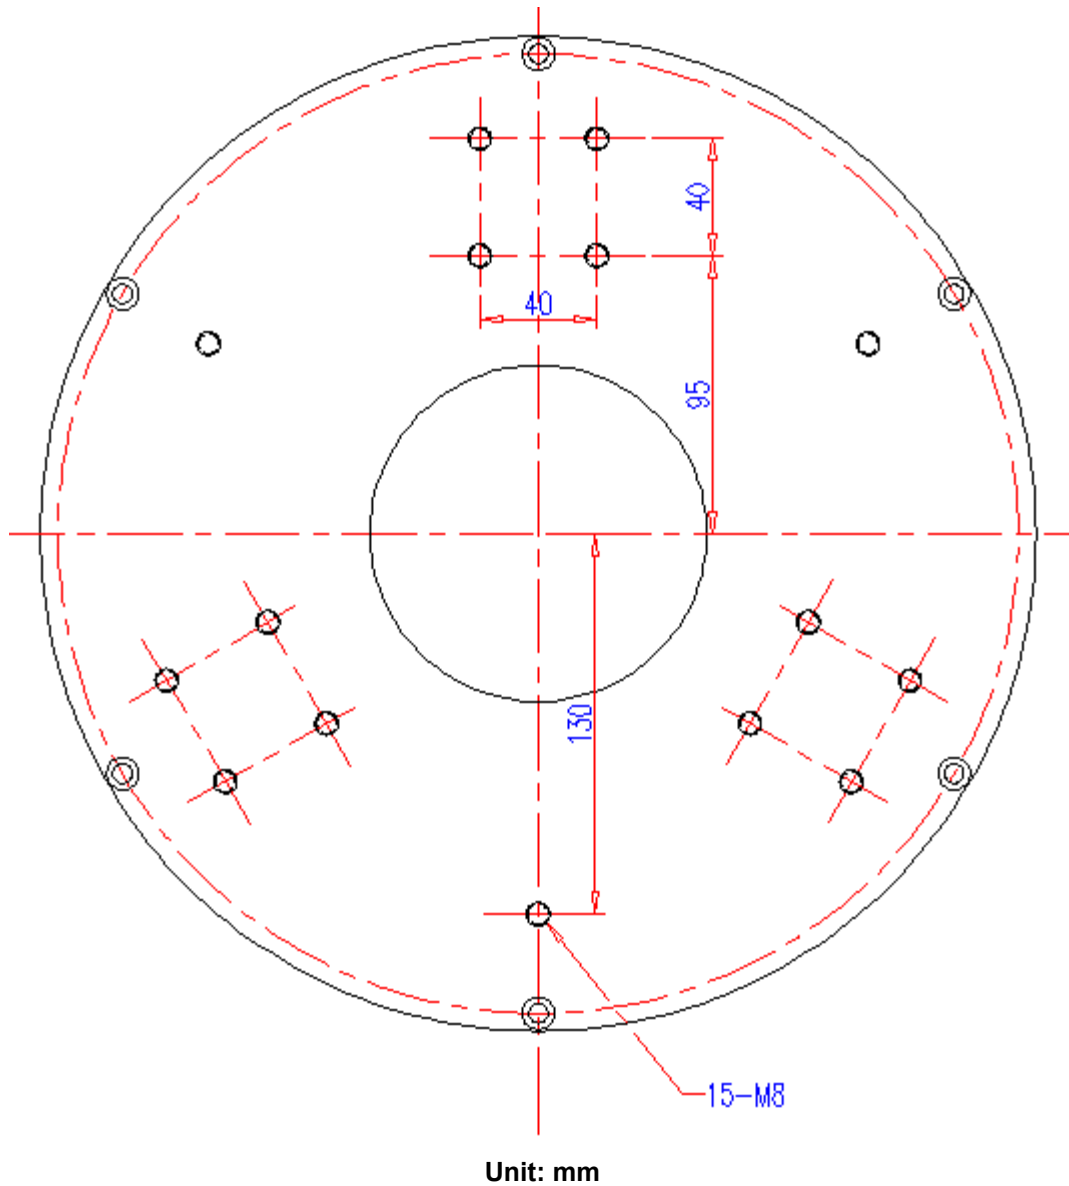

SEOYOUNG TECH. CO., LTD.

Renewable Energy Devices

SEOYOUNG TECH Co., Ltd.,
86-6, 1gongdan-ro, Gumi-si, Gyeongsangbuk-do, Korea 730-906
Tel: +82-54-442-4040 Fax: +82-54-442-4060
e-mail: evsmotor@evsmotor.co.kr or www.evsmotor.co.kr