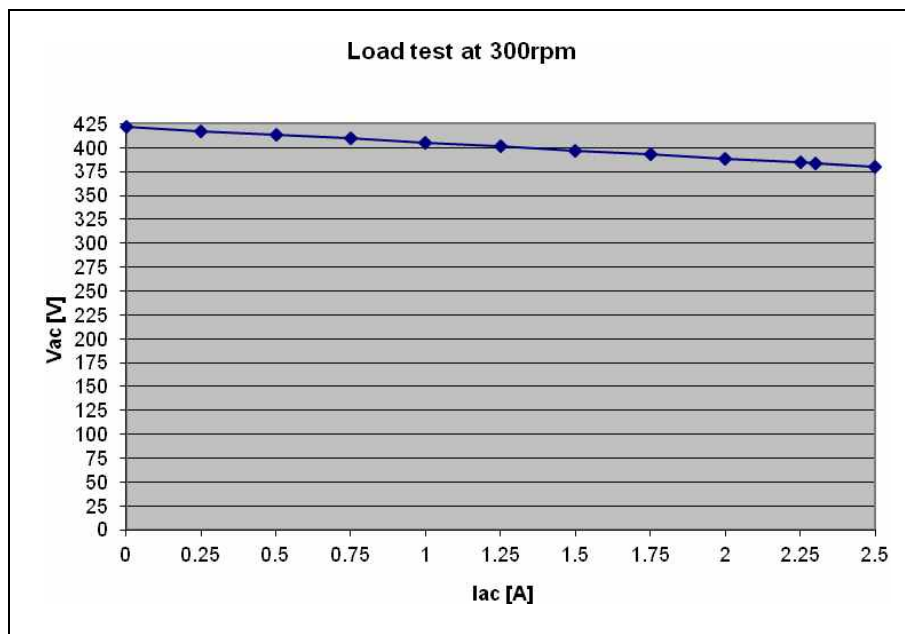

SEOYOUNG TECH. CO., LTD.

Renewable Energy Devices

Model-SYG-340-S-1500-300_(ver.3) AFPMG For HAWT or VAWT

No.	Parameter	Symbol	units	
1	AC-Voltage(Line-Line)	E	V	380
2	Gen. Output Voltage			AC (3Phase)
3	Rotor			Permanent magnet type (outer rotor)
4	Stator			Coreless
5	Output Power	P_o	W	1,500
6	Rated speed	ω	rpm	300
7	Speed Constant	K_E	V/krpm	1,406
8	Resistance (Line-Line)	R_T	Ω	19.2
9	Maximum Winding Temperature	C_{Max}	°C	130
10	Number of Pole	-	-	20
11	Winding type	-	-	Wye
12	Gen. Weight	W_M	kg	34
13	Gen. Diameter	M_D	mm	340
14	Gen. Length	M_L	mm	117
15	Housing Material	-	-	Aluminum (Alloy)
16	Shaft Material	-	-	Steel
17	Shaft Bearing	-	-	6012 2ZR 3EA, 6012 2RSR 1EA
18				
19				

APPLICATION – Small Wind Turbine, Hydro Power, etc.

SEOYOUNG TECH Co., Ltd.,
86-6, 1gongdan-ro, Gumi-si, Gyeongsangbuk-do, Korea 730-906
Tel: +82-54-442-4040 Fax: +82-54-442-4060
e-mail: evsmotor@evsmotor.co.kr or www.evsmotor.co.kr

SEOYOUNG TECH. CO., LTD.

Renewable Energy Devices

SEOYOUNG TECH Co., Ltd.,
86-6, 1gongdan-ro, Gumi-si, Gyeongsangbuk-do, Korea 730-906
Tel: +82-54-442-4040 Fax: +82-54-442-4060
e-mail: evsmotor@evsmotor.co.kr or www.evsmotor.co.kr