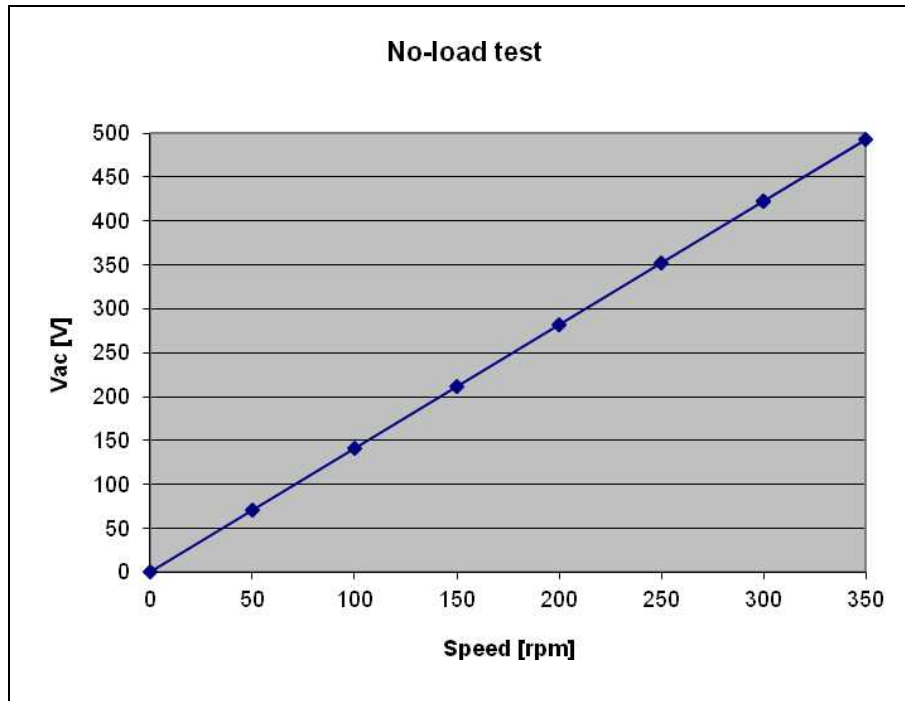

SEOYOUNG TECH. CO., LTD.

Renewable Energy Devices

Model-SYG-340-S-1500-300_(ver.3) AFPMG For HAWT or VAWT

No.	Parameter	Symbol	units	
1	AC-Voltage(Line-Line)	E	V	380
2	Gen. Output Voltage			AC (3Phase)
3	Rotor			Permanent magnet type (outer rotor)
4	Stator			Coreless
5	Output Power	P_o	W	1,500
6	Rated speed	ω	rpm	300
7	Speed Constant	K_E	V/krpm	1,406
8	Resistance (Line-Line)	R_T	Ω	19.2
9	Maximum Winding Temperature	C_{Max}	°C	130
10	Number of Pole	-	-	20
11	Winding type	-	-	Wye
12	Gen. Weight	W_M	kg	34
13	Gen. Diameter	M_D	mm	340
14	Gen. Length	M_L	mm	117
15	Housing Material	-	-	Aluminum (Alloy)
16	Shaft Material	-	-	Steel
17	Shaft Bearing	-	-	6012 2ZR 3EA, 6012 2RSR 1EA
18				
19				

APPLICATION – Small Wind Turbine, Hydro Power, etc.

SEOYOUNG TECH Co., Ltd.,
86-6, 1gongdan-ro, Gumi-si, Gyeongsangbuk-do, Korea 730-906
Tel: +82-54-442-4040 Fax: +82-54-442-4060
e-mail: evsmotor@evsmotor.co.kr or www.evsmotor.co.kr

SEOYOUNG TECH. CO., LTD.

Renewable Energy Devices

SEOYOUNG TECH Co., Ltd.,
86-6, 1gongdan-ro, Gumi-si, Gyeongsangbuk-do, Korea 730-906
Tel: +82-54-442-4040 Fax: +82-54-442-4060
e-mail: evsmotor@evsmotor.co.kr or www.evsmotor.co.kr