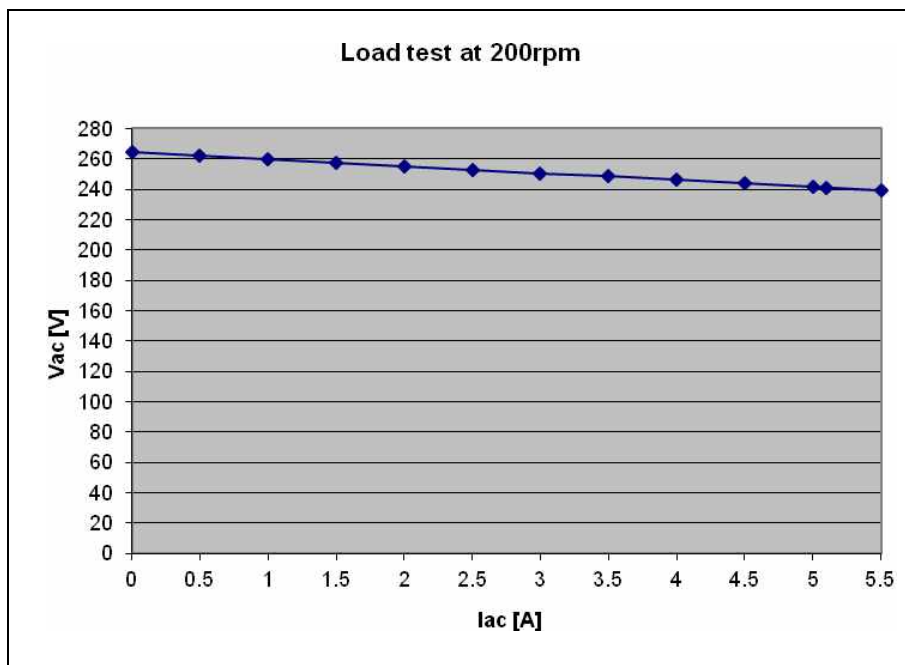

SEOYOUNG TECH. CO., LTD.

Renewable Energy Devices

Model-SYG-410-R-2000-200_(ver.4) AFPMG For HAWT or VAWT

No.	Parameter	Symbol	units	
1	AC-Voltage(Line-Line)	E	V	220
2	Gen. Output Voltage			AC (3Phase)
3	Rotor			Permanent magnet type (outer rotor)
4	Stator			Coreless
5	Output Power	P_o	W	2,000
6	Rated speed	ω	rpm	200
7	Speed Constant	K_E	V/krpm	1,322
8	Resistance (Line-Line)	R_T	Ω	5.3
9	Maximum Winding Temperature	C_{Max}	°C	130
10	Number of Pole	-	-	24
11	Winding type	-	-	Wye
12	Gen. Weight	W_M	kg	57
13	Gen. Diameter	M_D	mm	454
14	Gen. Length	M_L	mm	129
15	Housing Material	-	-	Aluminum
16	Shaft Material	-	-	Steel
17	Shaft Bearing	-	-	6014 2ZR 3EA, 6014 2RSR 1EA
18				
19				

APPLICATION – Small Wind Turbine, Hydro Power, etc.

SEOYOUNG TECH Co., Ltd.
86-6, 1gongdan-ro, Gumi-si, Gyeongsangbuk-do, Korea 730-906
Tel: +82-54-442-4040 Fax: +82-54-442-4060
e-mail: evsmotor@evsmotor.co.kr or www.evsmotor.co.kr

SEOYOUNG TECH. CO., LTD.

Renewable Energy Devices

SEOYOUNG TECH Co., Ltd.
86-6, 1gongdan-ro, Gumi-si, Gyeongsangbuk-do, Korea 730-906
Tel: +82-54-442-4040 Fax: +82-54-442-4060
e-mail: evsmotor@evsmotor.co.kr or www.evsmotor.co.kr