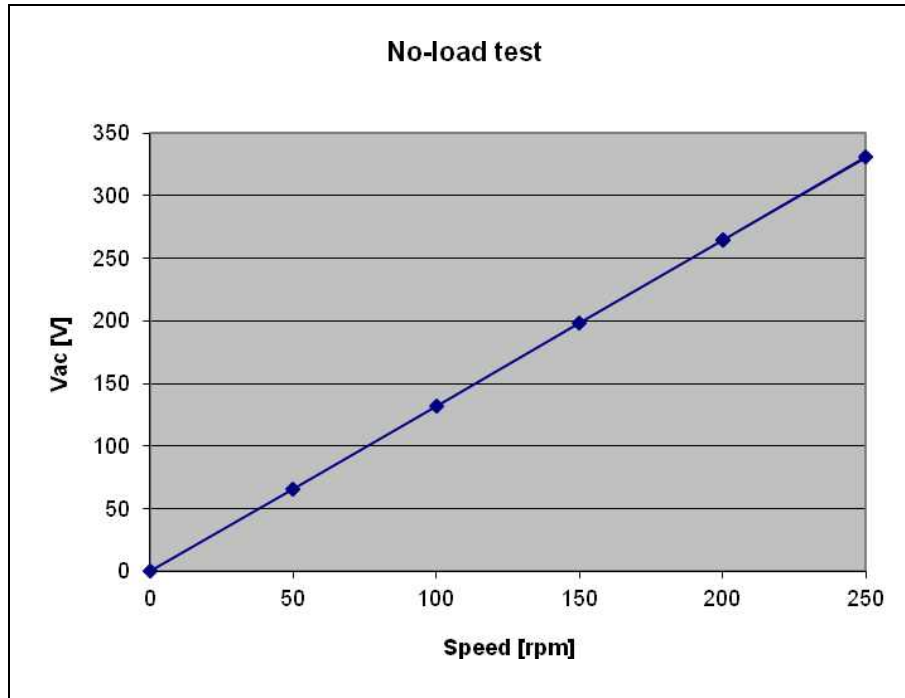

SEOYOUNG TECH. CO., LTD.

Renewable Energy Devices

Model-SYG-410-R-2000-200_(ver.4) AFPMG For HAWT or VAWT

No.	Parameter	Symbol	units	
1	AC-Voltage(Line-Line)	E	V	220
2	Gen. Output Voltage			AC (3Phase)
3	Rotor			Permanent magnet type (outer rotor)
4	Stator			Coreless
5	Output Power	P_o	W	2,000
6	Rated speed	ω	rpm	200
7	Speed Constant	K_E	V/krpm	1,322
8	Resistance (Line-Line)	R_T	Ω	5.3
9	Maximum Winding Temperature	C_{Max}	°C	130
10	Number of Pole	-	-	24
11	Winding type	-	-	Wye
12	Gen. Weight	W_M	kg	57
13	Gen. Diameter	M_D	mm	454
14	Gen. Length	M_L	mm	129
15	Housing Material	-	-	Aluminum
16	Shaft Material	-	-	Steel
17	Shaft Bearing	-	-	6014 2ZR 3EA, 6014 2RSR 1EA
18				
19				

APPLICATION – Small Wind Turbine, Hydro Power, etc.

SEOYOUNG TECH Co., Ltd.
86-6, 1gongdan-ro, Gumi-si, Gyeongsangbuk-do, Korea 730-906
Tel: +82-54-442-4040 Fax: +82-54-442-4060
e-mail: evsmotor@evsmotor.co.kr or www.evsmotor.co.kr

SEOYOUNG TECH. CO., LTD.

Renewable Energy Devices

SEOYOUNG TECH Co., Ltd.
86-6, 1gongdan-ro, Gumi-si, Gyeongsangbuk-do, Korea 730-906
Tel: +82-54-442-4040 Fax: +82-54-442-4060
e-mail: evsmotor@evsmotor.co.kr or www.evsmotor.co.kr