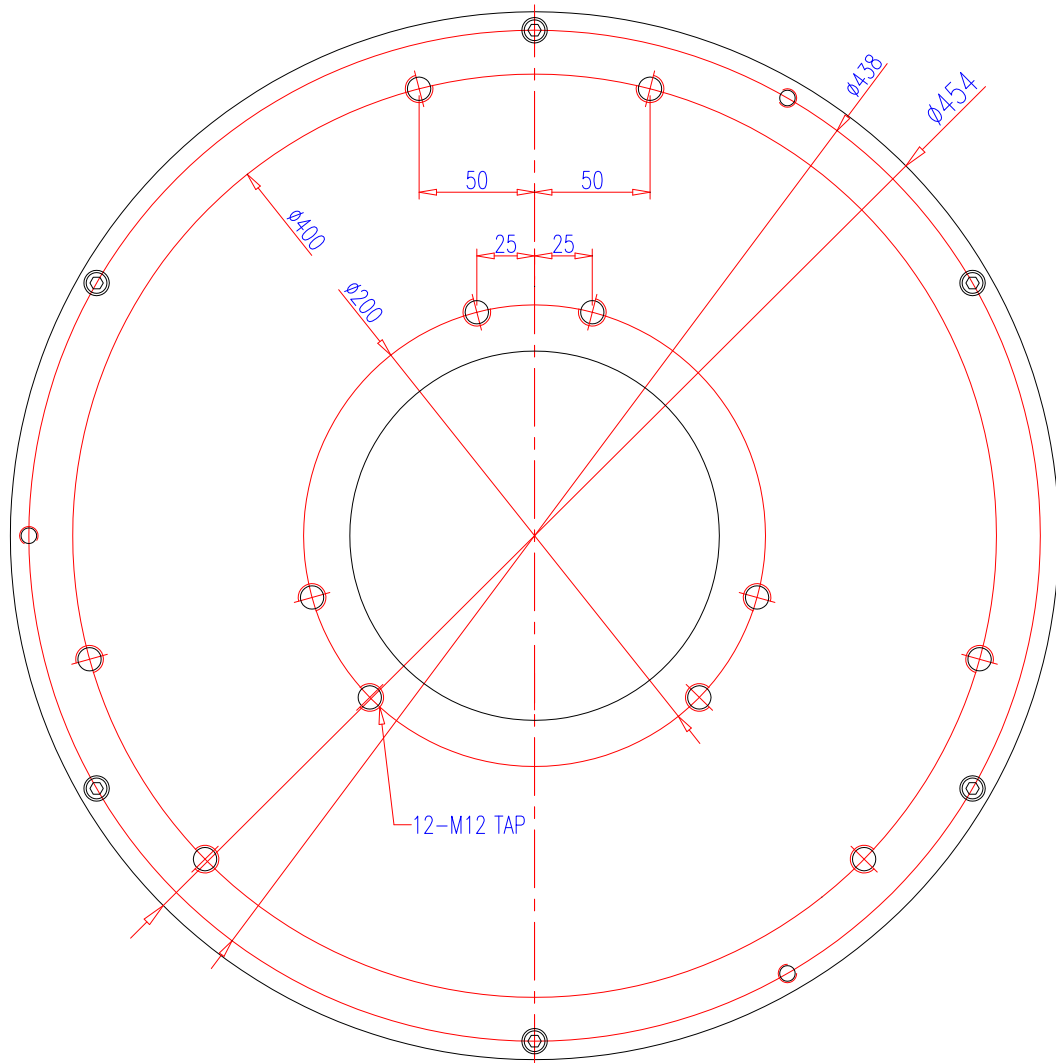

SEOYOUNG TECH. CO., LTD.

Renewable Energy Devices

SEOYOUNG TECH Co., Ltd.
86-6, 1gongdan-ro, Gumi-si, Gyeongsangbuk-do, Korea 730-906
Tel: +82-54-442-4040 Fax: +82-54-442-4060
e-mail: evsmotor@evsmotor.co.kr or www.evsmotor.co.kr