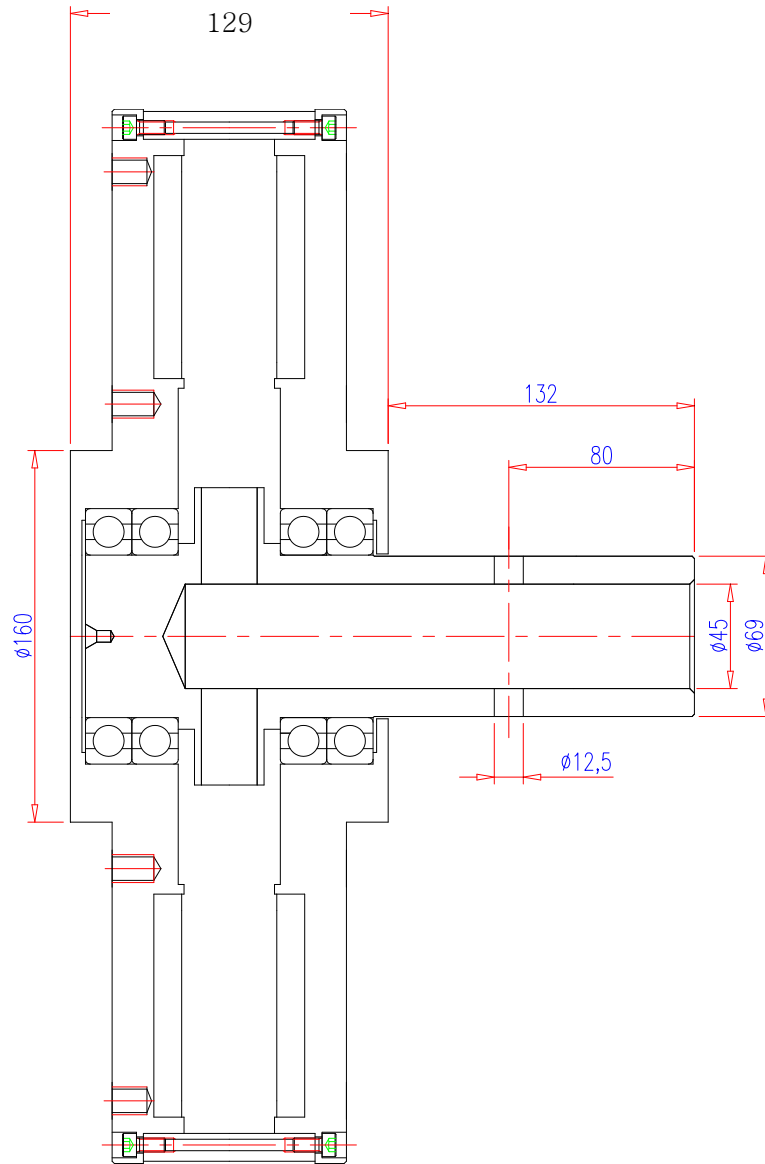

SEOYOUNG TECH. CO., LTD.

Renewable Energy Devices

SEOYOUNG TECH Co., Ltd.
86-6, 1gongdan-ro, Gumi-si, Gyeongsangbuk-do, Korea 730-906
Tel: +82-54-442-4040 Fax: +82-54-442-4060
e-mail: evsmotor@evsmotor.co.kr or www.evsmotor.co.kr