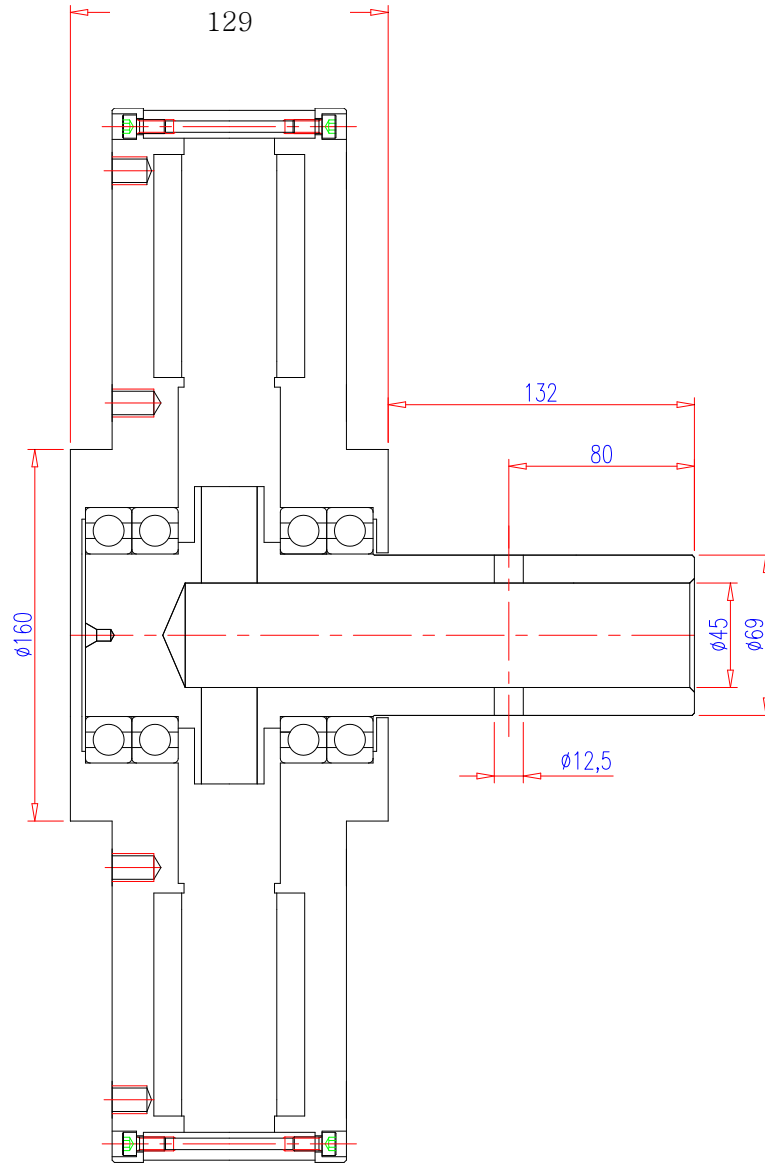

SEOYOUNG TECH. CO., LTD.

Renewable Energy Devices

SEOYOUNG TECH Co., Ltd.
86-6, 1gongdan-ro, Gumi-si, Gyeongsangbuk-do, Korea 730-906
Tel: +82-54-442-4040 Fax: +82-54-442-4060
e-mail: evsmotor@evsmotor.co.kr or www.evsmotor.co.kr