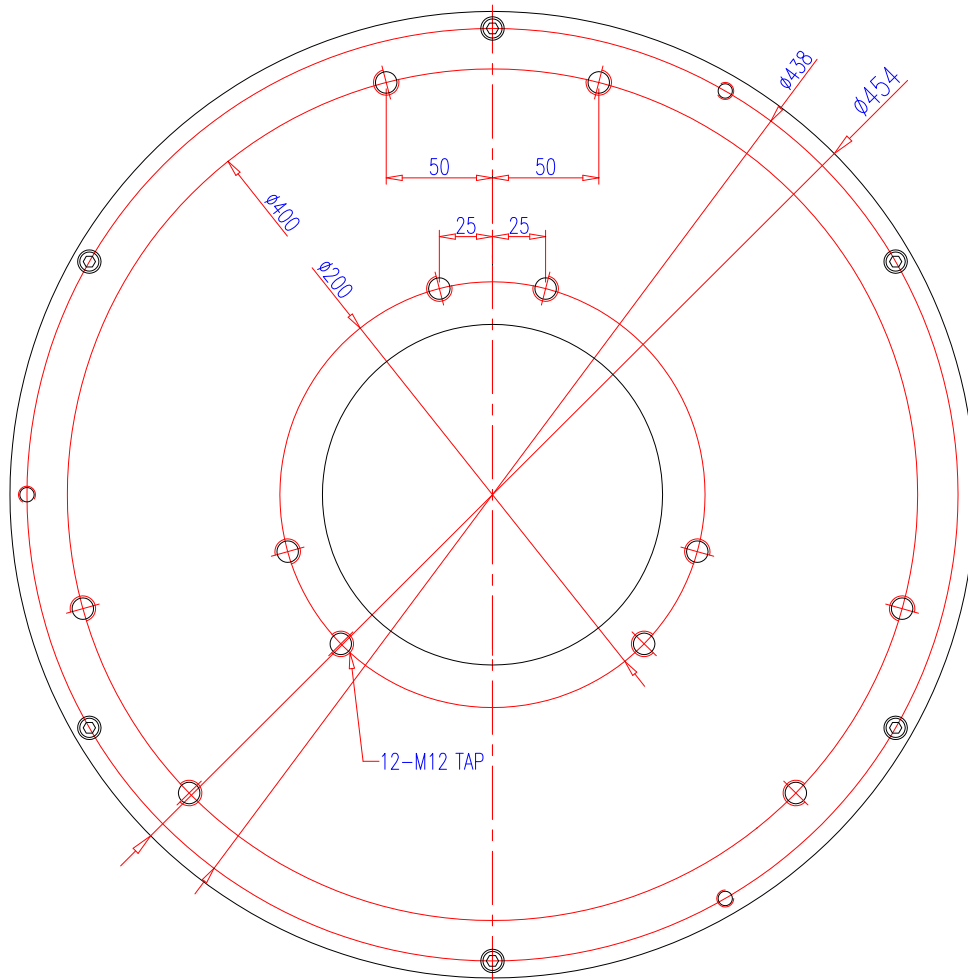

SEOYOUNG TECH. CO., LTD.

Renewable Energy Devices

SEOYOUNG TECH Co., Ltd.
86-6, 1gongdan-ro, Gumi-si, Gyeongsangbuk-do, Korea 730-906
Tel: +82-54-442-4040 Fax: +82-54-442-4060
e-mail: evsmotor@evsmotor.co.kr or www.evsmotor.co.kr