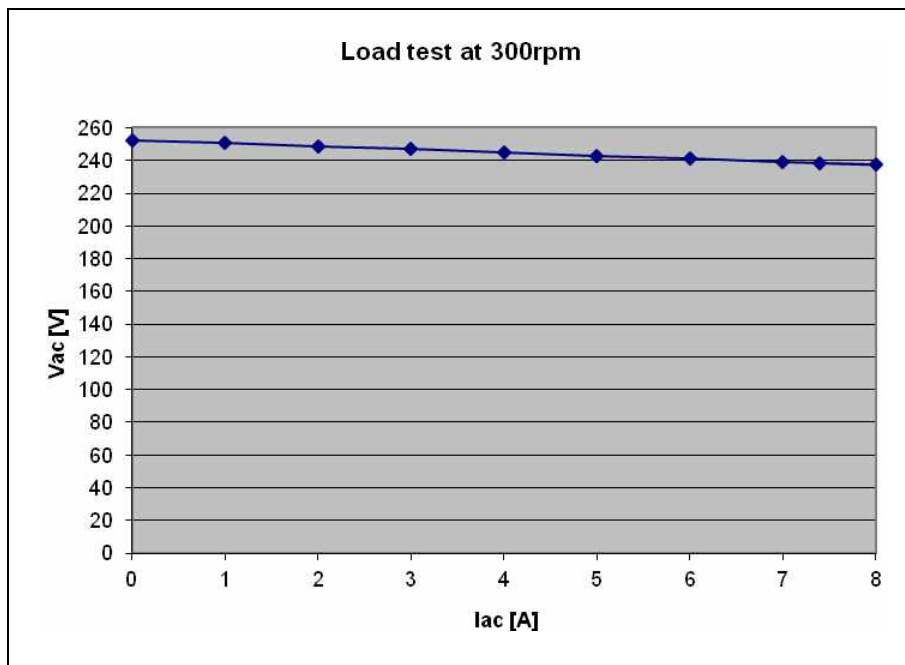

SEOYOUNG TECH. CO., LTD.

Renewable Energy Devices

Model-SYG-410-R-3000-300_(ver.4) AFPMG For HAWT or VAWT

No.	Parameter	Symbol	units	
1	AC-Voltage(Line-Line)	E	V	220
2	Gen. Output Voltage			AC (3Phase)
3	Rotor			Permanent magnet type (outer rotor)
4	Stator			Coreless
5	Output Power	P_o	W	3,000
6	Rated speed	ω	rpm	300
7	Speed Constant	K_E	V/krpm	842
8	Resistance (Line-Line)	R_T	Ω	2.2
9	Maximum Winding Temperature	C_{Max}	°C	130
10	Number of Pole	-	-	24
11	Winding type	-	-	Wye
12	Gen. Weight	W_M	kg	57
13	Gen. Diameter	M_D	mm	454
14	Gen. Length	M_L	mm	129
15	Housing Material	-	-	Aluminum
16	Shaft Material	-	-	Steel
17	Shaft Bearing	-	-	6014 2ZR 3EA, 6014 2RSR 1EA
18				
19				

APPLICATION – Small Wind Turbine, Hydro Power, etc.

SEOYOUNG TECH Co., Ltd.
86-6, 1gongdan-ro, Gumi-si, Gyeongsangbuk-do, Korea 730-906
Tel: +82-54-442-4040 Fax: +82-54-442-4060
e-mail: evsmotor@evsmotor.co.kr or www.evsmotor.co.kr

SEOYOUNG TECH. CO., LTD.

Renewable Energy Devices

SEOYOUNG TECH Co., Ltd.
86-6, 1gongdan-ro, Gumi-si, Gyeongsangbuk-do, Korea 730-906
Tel: +82-54-442-4040 Fax: +82-54-442-4060
e-mail: evsmotor@evsmotor.co.kr or www.evsmotor.co.kr