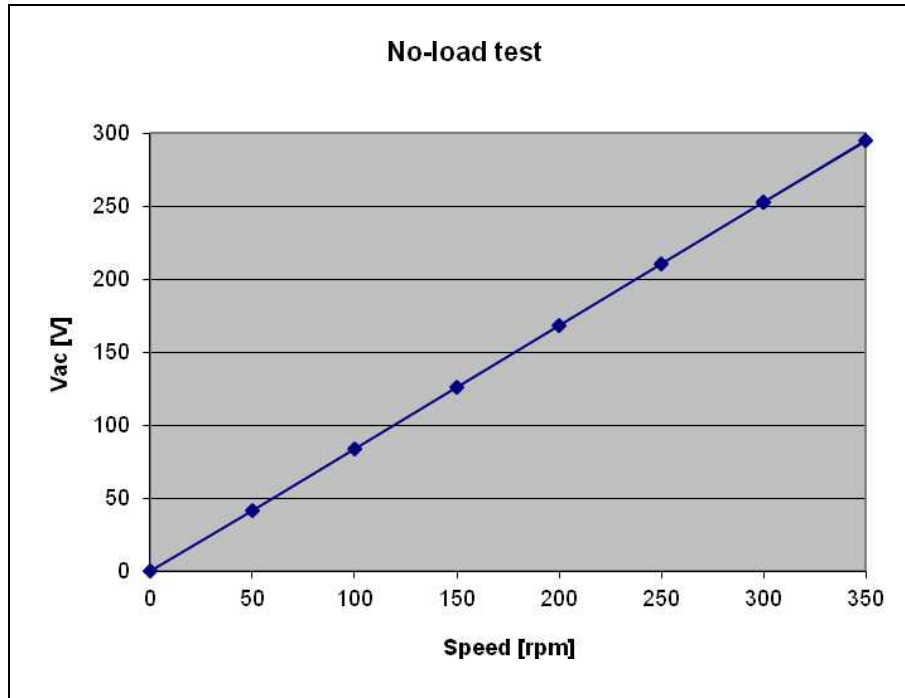

SEOYOUNG TECH. CO., LTD.

Renewable Energy Devices

Model-SYG-410-R-3000-300_(ver.4) AFPMG For HAWT or VAWT

No.	Parameter	Symbol	units	
1	AC-Voltage(Line-Line)	E	V	220
2	Gen. Output Voltage			AC (3Phase)
3	Rotor			Permanent magnet type (outer rotor)
4	Stator			Coreless
5	Output Power	P_o	W	3,000
6	Rated speed	ω	rpm	300
7	Speed Constant	K_E	V/krpm	842
8	Resistance (Line-Line)	R_T	Ω	2.2
9	Maximum Winding Temperature	C_{Max}	°C	130
10	Number of Pole	-	-	24
11	Winding type	-	-	Wye
12	Gen. Weight	W_M	kg	57
13	Gen. Diameter	M_D	mm	454
14	Gen. Length	M_L	mm	129
15	Housing Material	-	-	Aluminum
16	Shaft Material	-	-	Steel
17	Shaft Bearing	-	-	6014 2ZR 3EA, 6014 2RSR 1EA
18				
19				

APPLICATION – Small Wind Turbine, Hydro Power, etc.

SEOYOUNG TECH Co., Ltd.
86-6, 1gongdan-ro, Gumi-si, Gyeongsangbuk-do, Korea 730-906
Tel: +82-54-442-4040 Fax: +82-54-442-4060
e-mail: evsmotor@evsmotor.co.kr or www.evsmotor.co.kr

SEOYOUNG TECH. CO., LTD.

Renewable Energy Devices

SEOYOUNG TECH Co., Ltd.
86-6, 1gongdan-ro, Gumi-si, Gyeongsangbuk-do, Korea 730-906
Tel: +82-54-442-4040 Fax: +82-54-442-4060
e-mail: evsmotor@evsmotor.co.kr or www.evsmotor.co.kr