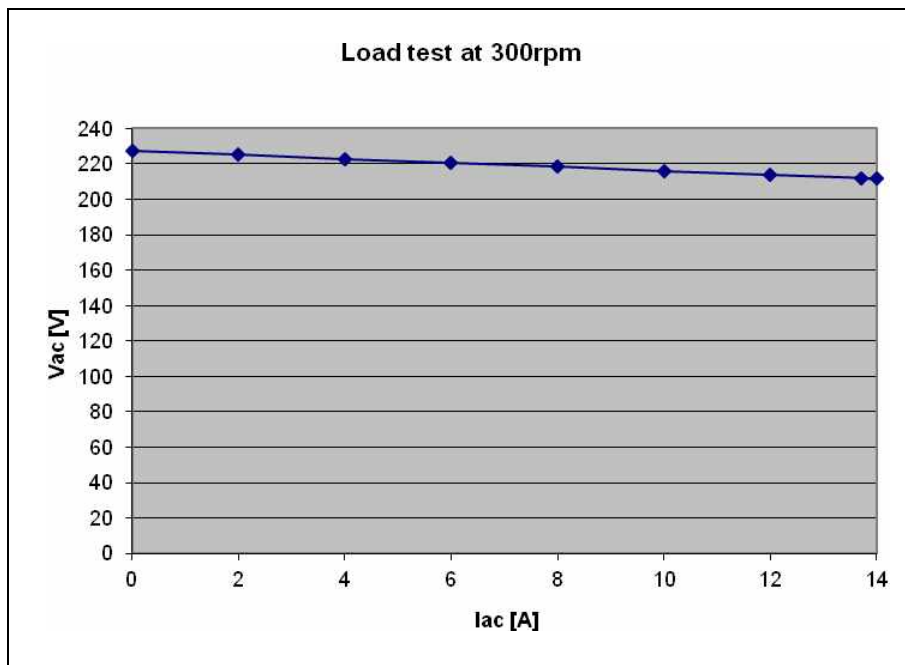

SEOYOUNG TECH. CO., LTD.

Renewable Energy Devices

Model-SYG-410-R-5000-300_(ver.4) AFPMG For HAWT or VAWT

No.	Parameter	Symbol	units	
1	AC-Voltage(Line-Line)	E	V	220
2	Gen. Output Voltage			AC (3Phase)
3	Rotor			Permanent magnet type (outer rotor)
4	Stator			Coreless
5	Output Power	P_o	W	5,000
6	Rated speed	ω	rpm	300
7	Speed Constant	K_E	V/krpm	758
8	Resistance (Line-Line)	R_T	Ω	1.31
9	Maximum Winding Temperature	C_{Max}	°C	130
10	Number of Pole	-	-	24
11	Winding type	-	-	Wye
12	Gen. Weight	W_M	kg	68
13	Gen. Diameter	M_D	mm	454
14	Gen. Length	M_L	mm	137
15	Housing Material	-	-	Aluminum
16	Shaft Material	-	-	Steel
17	Shaft Bearing	-	-	6014 2ZR 3EA, 6014 2RSR 1EA
18				
19				

APPLICATION – Small Wind Turbine, Hydro Power, etc.

SEOYOUNG TECH Co., Ltd.

86-6, 1gongdan-ro, Gumi-si, Gyeongsangbuk-do, Korea 730-906

Tel: +82-54-442-4040 Fax: +82-54-442-4060

e-mail: evsmotor@evsmotor.co.kr or www.evsmotor.co.kr

SEOYOUNG TECH. CO., LTD.

Renewable Energy Devices

SEOYOUNG TECH Co., Ltd.
86-6, 1gongdan-ro, Gumi-si, Gyeongsangbuk-do, Korea 730-906
Tel: +82-54-442-4040 Fax: +82-54-442-4060
e-mail: evsmotor@evsmotor.co.kr or www.evsmotor.co.kr