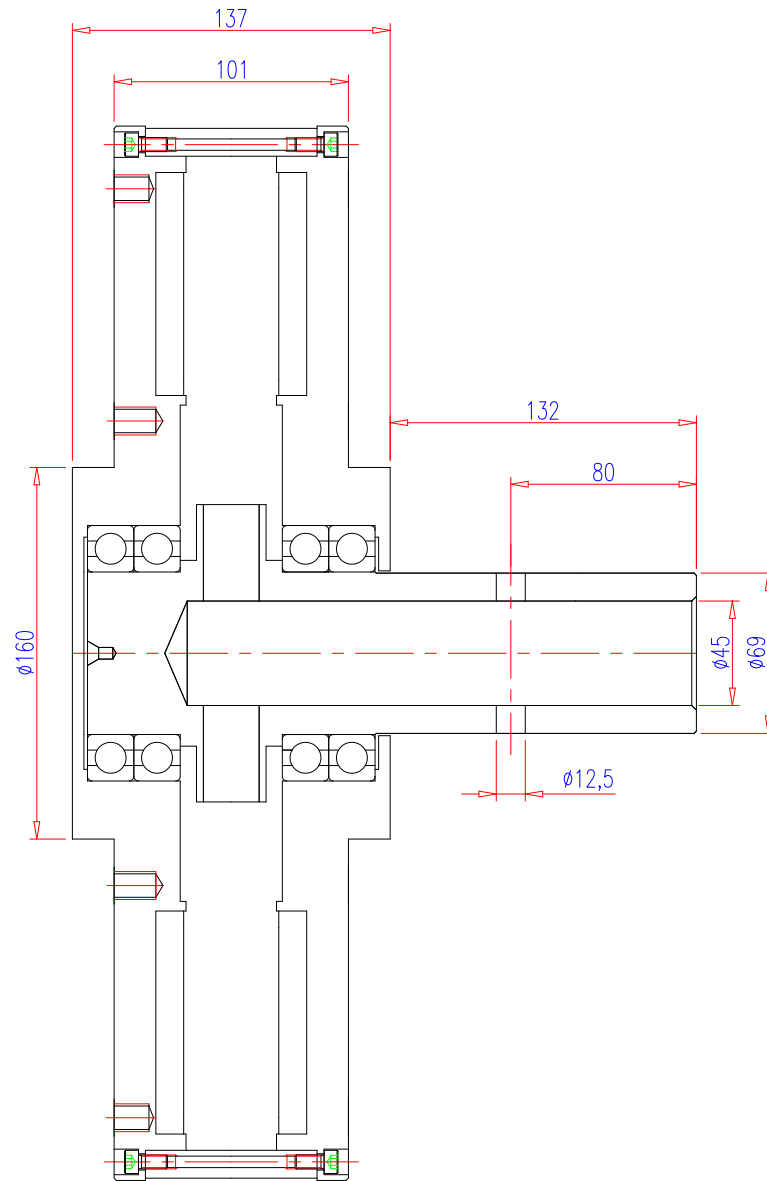

SEOYOUNG TECH. CO., LTD.

Renewable Energy Devices

SEOYOUNG TECH Co., Ltd.
86-6, 1gongdan-ro, Gumi-si, Gyeongsangbuk-do, Korea 730-906
Tel: +82-54-442-4040 Fax: +82-54-442-4060
e-mail: evsmotor@evsmotor.co.kr or www.evsmotor.co.kr