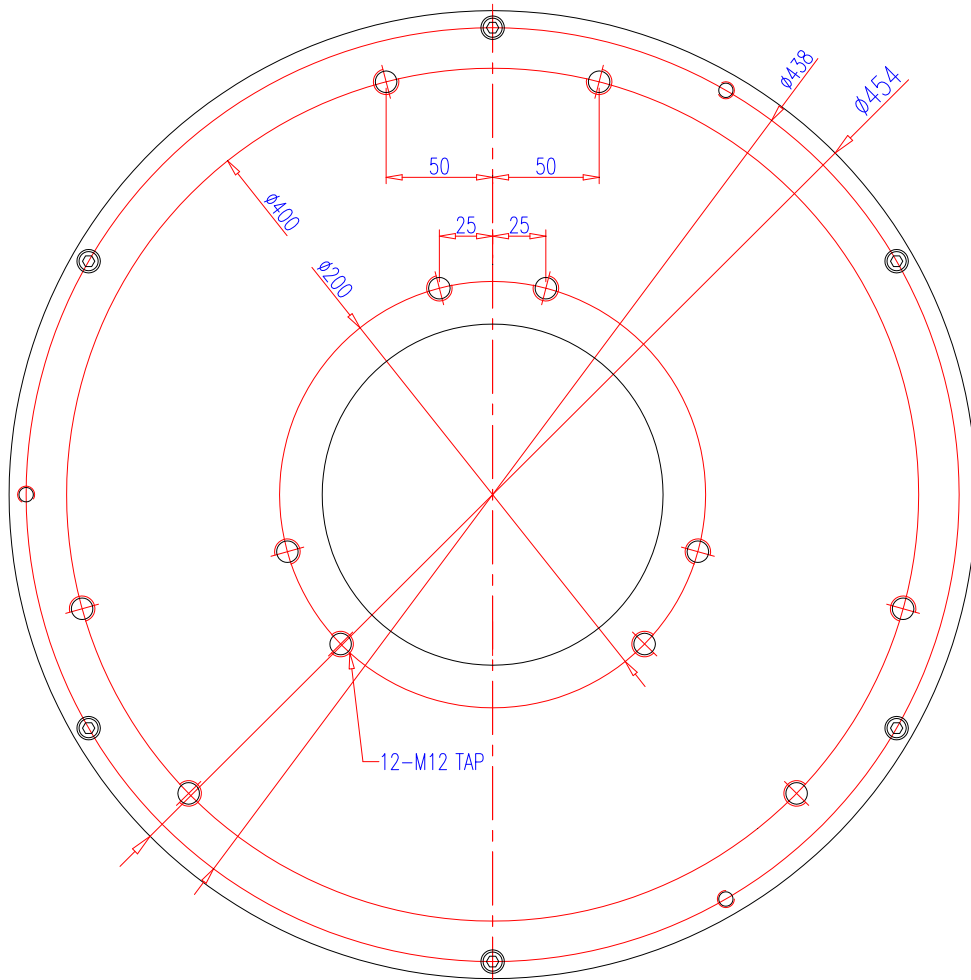

SEOYOUNG TECH. CO., LTD.

Renewable Energy Devices

SEOYOUNG TECH Co., Ltd.
86-6, 1gongdan-ro, Gumi-si, Gyeongsangbuk-do, Korea 730-906
Tel: +82-54-442-4040 Fax: +82-54-442-4060
e-mail: evsmotor@evsmotor.co.kr or www.evsmotor.co.kr