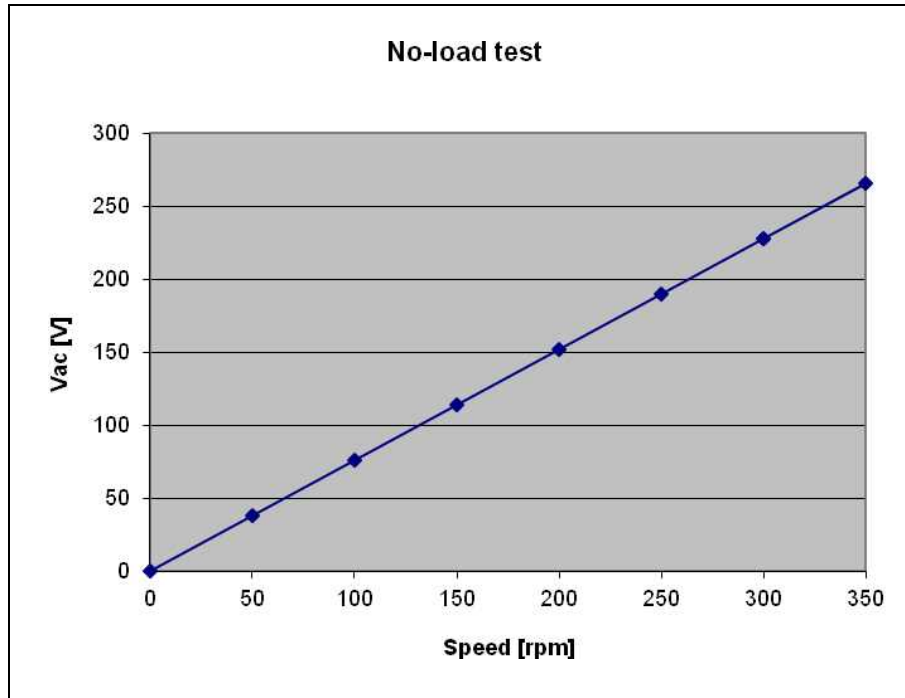

SEOYOUNG TECH. CO., LTD.

Renewable Energy Devices

Model-SYG-410-R-5000-300_(ver.4) AFPMG For HAWT or VAWT

No.	Parameter	Symbol	units	
1	AC-Voltage(Line-Line)	E	V	220
2	Gen. Output Voltage			AC (3Phase)
3	Rotor			Permanent magnet type (outer rotor)
4	Stator			Coreless
5	Output Power	P_o	W	5,000
6	Rated speed	ω	rpm	300
7	Speed Constant	K_E	V/krpm	758
8	Resistance (Line-Line)	R_T	Ω	1.31
9	Maximum Winding Temperature	C_{Max}	°C	130
10	Number of Pole	-	-	24
11	Winding type	-	-	Wye
12	Gen. Weight	W_M	kg	68
13	Gen. Diameter	M_D	mm	454
14	Gen. Length	M_L	mm	137
15	Housing Material	-	-	Aluminum
16	Shaft Material	-	-	Steel
17	Shaft Bearing	-	-	6014 2ZR 3EA, 6014 2RSR 1EA
18				
19				

APPLICATION – Small Wind Turbine, Hydro Power, etc.

SEOYOUNG TECH Co., Ltd.

86-6, 1gongdan-ro, Gumi-si, Gyeongsangbuk-do, Korea 730-906

Tel: +82-54-442-4040 Fax: +82-54-442-4060

e-mail: evsmotor@evsmotor.co.kr or www.evsmotor.co.kr

SEOYOUNG TECH. CO., LTD.

Renewable Energy Devices

SEOYOUNG TECH Co., Ltd.
86-6, 1gongdan-ro, Gumi-si, Gyeongsangbuk-do, Korea 730-906
Tel: +82-54-442-4040 Fax: +82-54-442-4060
e-mail: evsmotor@evsmotor.co.kr or www.evsmotor.co.kr