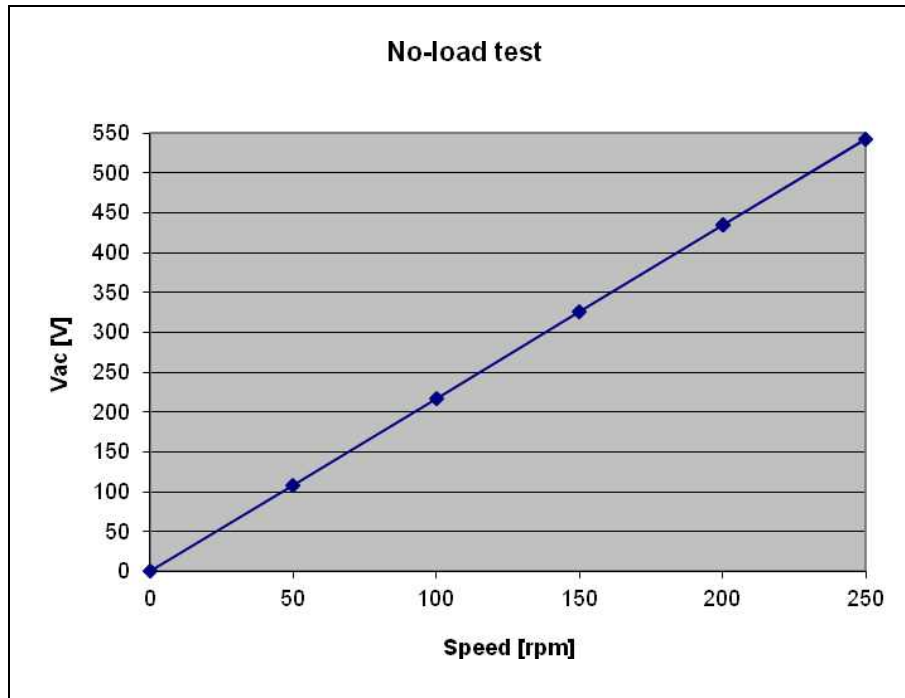

SEOYOUNG TECH. CO., LTD.

Renewable Energy Devices

Model-SYG-410-S-3000-200_(ver.2) AFPMG For HAWT or VAWT (Double Side Attachment)

No.	Parameter	Symbol	units	
1	AC-Voltage(Line-Line)	E	V	380
2	Gen. Output Voltage			AC (3Phase)
3	Rotor			Permanent magnet type (outer rotor)
4	Stator			Coreless
5	Output Power	P_o	W	3,000
6	Rated speed	ω	rpm	200
7	Speed Constant	K_E	V/krpm	2,170
8	Resistance (Line-Line)	R_T	Ω	11.1
9	Maximum Winding Temperature	C_{Max}	°C	130
10	Number of Pole	-	-	24
11	Winding type	-	-	Wye
12	Gen. Weight	W_M	kg	68
13	Gen. Diameter	M_D	mm	454
14	Gen. Length	M_L	mm	137
15	Housing Material	-	-	Aluminum
16	Shaft Material	-	-	Steel
17	Shaft Bearing	-	-	6014 2ZR 3EA, 6014 2RSR 1EA
18	Temperature Sensor (Optional)	-	-	KTY83/110
19				

APPLICATION – Small Wind Turbine, Hydro Power, etc.

SEOYOUNG TECH Co., Ltd.
86-6, 1gongdan-ro, Gumi-si, Gyeongsangbuk-do, Korea 730-906
Tel: +82-54-442-4040 Fax: +82-54-442-4060
e-mail: evsmotor@evsmotor.co.kr or www.evsmotor.co.kr

SEOYOUNG TECH. CO., LTD.

Renewable Energy Devices

SEOYOUNG TECH Co., Ltd.
86-6, 1gongdan-ro, Gumi-si, Gyeongsangbuk-do, Korea 730-906
Tel: +82-54-442-4040 Fax: +82-54-442-4060
e-mail: evsmotor@evsmotor.co.kr or www.evsmotor.co.kr