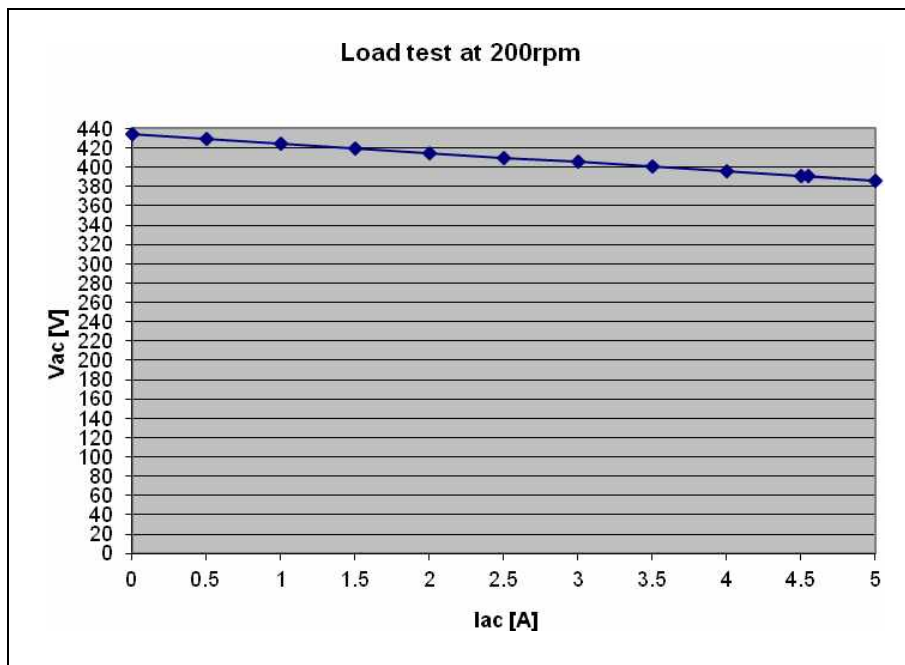

SEOYOUNG TECH. CO., LTD.

Renewable Energy Devices

Model-SYG-410-S-3000-200_(ver.2) AFPMG For HAWT or VAWT (Double Side Attachment)

No.	Parameter	Symbol	units	
1	AC-Voltage(Line-Line)	E	V	380
2	Gen. Output Voltage			AC (3Phase)
3	Rotor			Permanent magnet type (outer rotor)
4	Stator			Coreless
5	Output Power	P_o	W	3,000
6	Rated speed	ω	rpm	200
7	Speed Constant	K_E	V/krpm	2,170
8	Resistance (Line-Line)	R_T	Ω	11.1
9	Maximum Winding Temperature	C_{Max}	°C	130
10	Number of Pole	-	-	24
11	Winding type	-	-	Wye
12	Gen. Weight	W_M	kg	68
13	Gen. Diameter	M_D	mm	454
14	Gen. Length	M_L	mm	137
15	Housing Material	-	-	Aluminum
16	Shaft Material	-	-	Steel
17	Shaft Bearing	-	-	6014 2ZR 3EA, 6014 2RSR 1EA
18	Temperature Sensor (Optional)	-	-	KTY83/110
19				

APPLICATION – Small Wind Turbine, Hydro Power, etc.

SEOYOUNG TECH Co., Ltd.
86-6, 1gongdan-ro, Gumi-si, Gyeongsangbuk-do, Korea 730-906
Tel: +82-54-442-4040 Fax: +82-54-442-4060
e-mail: evsmotor@evsmotor.co.kr or www.evsmotor.co.kr

SEOYOUNG TECH. CO., LTD.

Renewable Energy Devices

SEOYOUNG TECH Co., Ltd.
86-6, 1gongdan-ro, Gumi-si, Gyeongsangbuk-do, Korea 730-906
Tel: +82-54-442-4040 Fax: +82-54-442-4060
e-mail: evsmotor@evsmotor.co.kr or www.evsmotor.co.kr