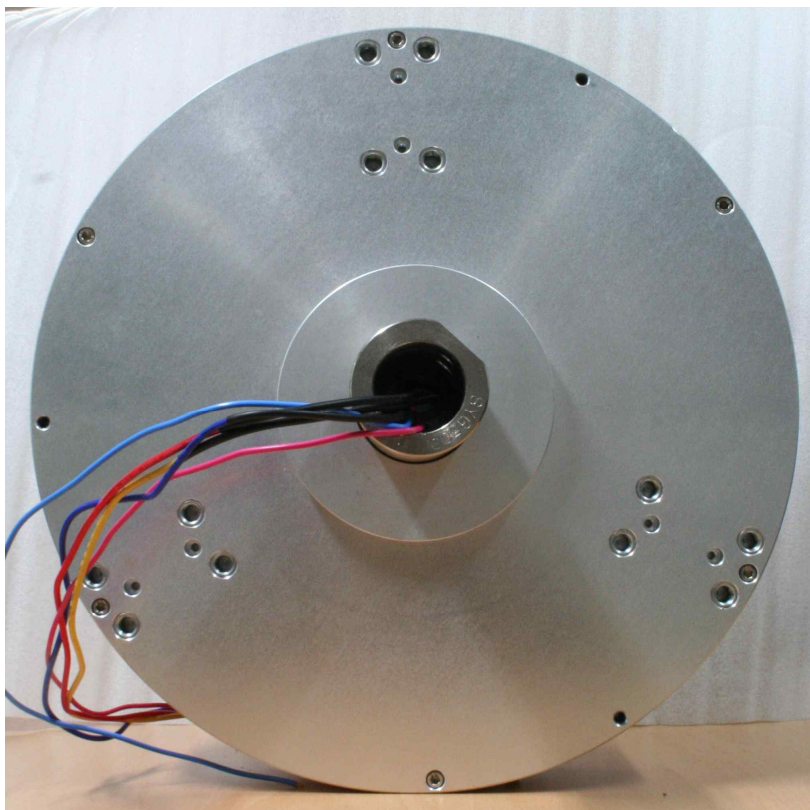

SEOYOUNG TECH. CO., LTD.

Renewable Energy Devices

SEOYOUNG TECH Co., Ltd.
86-6, 1gongdan-ro, Gumi-si, Gyeongsangbuk-do, Korea 730-906
Tel: +82-54-442-4040 Fax: +82-54-442-4060
e-mail: evsmotor@evsmotor.co.kr or www.evsmotor.co.kr