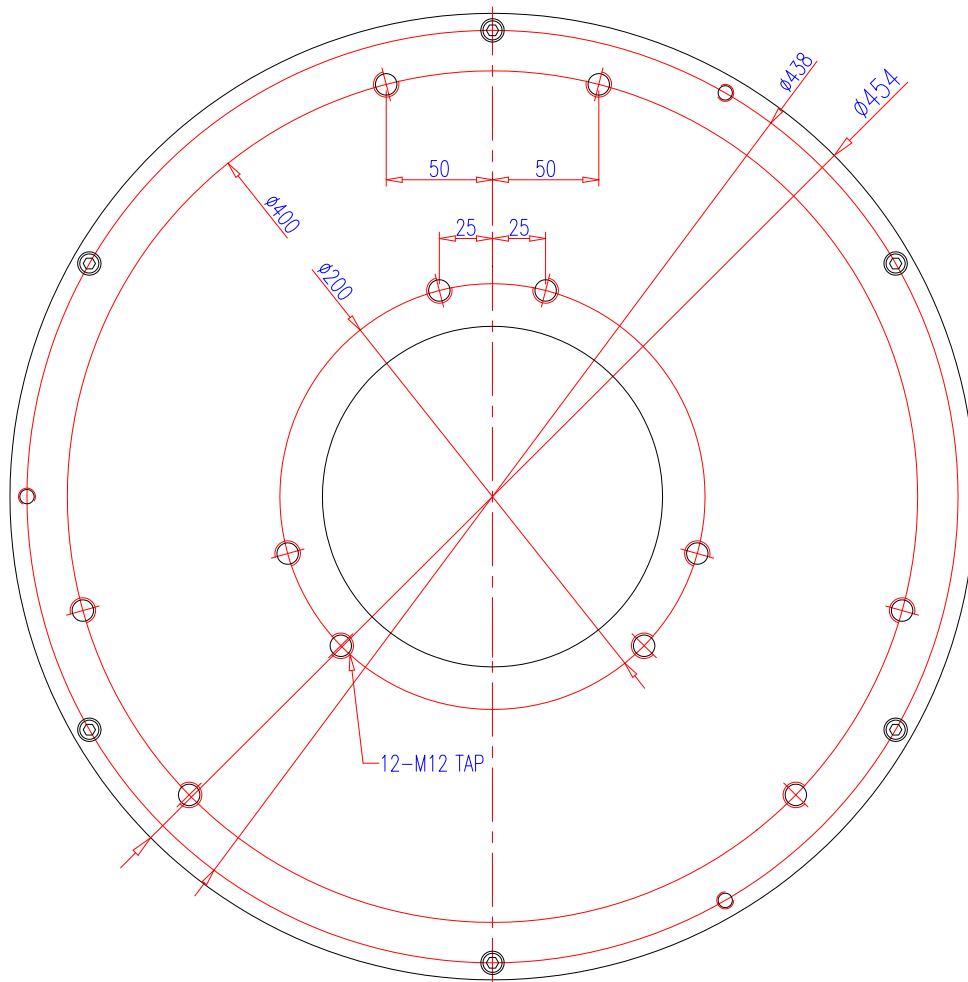

SEOYOUNG TECH. CO., LTD.

Renewable Energy Devices

SEOYOUNG TECH Co., Ltd.
86-6, 1gongdan-ro, Gumi-si, Gyeongsangbuk-do, Korea 730-906
Tel: +82-54-442-4040 Fax: +82-54-442-4060
e-mail: evsmotor@evsmotor.co.kr or www.evsmotor.co.kr