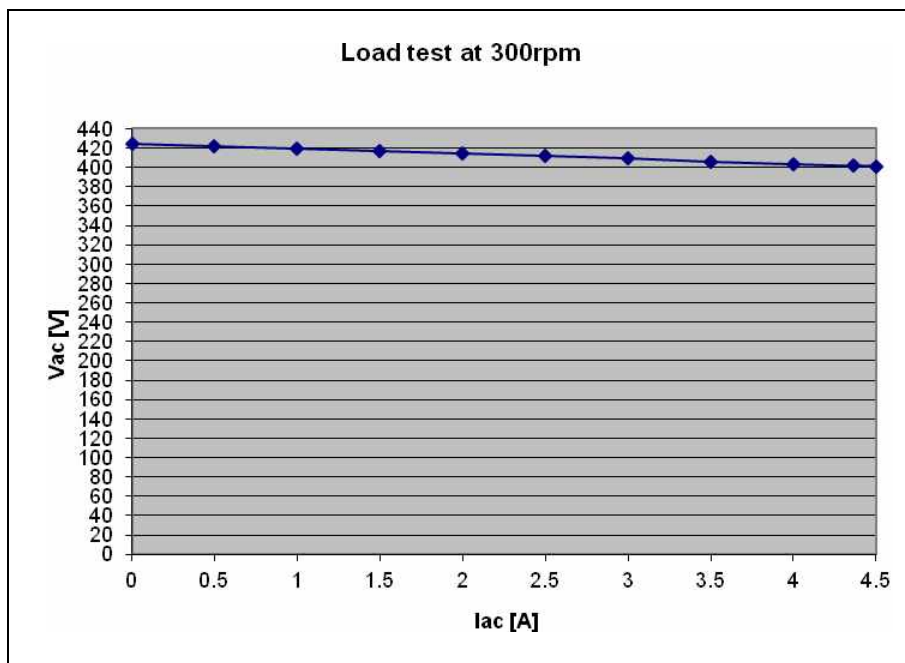

SEOYOUNG TECH. CO., LTD.

Renewable Energy Devices

Model-SYG-410-S-3000-300_(ver.4) AFPMG For HAWT or VAWT

No.	Parameter	Symbol	units	
1	AC-Voltage(Line-Line)	E	V	380
2	Gen. Output Voltage			AC (3Phase)
3	Rotor			Permanent magnet type (outer rotor)
4	Stator			Coreless
5	Output Power	P_o	W	3,000
6	Rated speed	ω	rpm	300
7	Speed Constant	K_E	V/krpm	1,416
8	Resistance (Line-Line)	R_T	Ω	6.2
9	Maximum Winding Temperature	C_{Max}	°C	130
10	Number of Pole	-	-	24
11	Winding type	-	-	Wye
12	Gen. Weight	W_M	kg	57
13	Gen. Diameter	M_D	mm	454
14	Gen. Length	M_L	mm	129
15	Housing Material	-	-	Aluminum
16	Shaft Material	-	-	Steel
17	Shaft Bearing	-	-	6014 2ZR 3EA, 6014 2RSR 1EA
18				
19				

APPLICATION – Small Wind Turbine, Hydro Power, etc.

SEOYOUNG TECH Co., Ltd.
86-6, 1gongdan-ro, Gumi-si, Gyeongsangbuk-do, Korea 730-906
Tel: +82-54-442-4040 Fax: +82-54-442-4060
e-mail: evsmotor@evsmotor.co.kr or www.evsmotor.co.kr

SEOYOUNG TECH. CO., LTD.

Renewable Energy Devices

SEOYOUNG TECH Co., Ltd.
86-6, 1gongdan-ro, Gumi-si, Gyeongsangbuk-do, Korea 730-906
Tel: +82-54-442-4040 Fax: +82-54-442-4060
e-mail: evsmotor@evsmotor.co.kr or www.evsmotor.co.kr