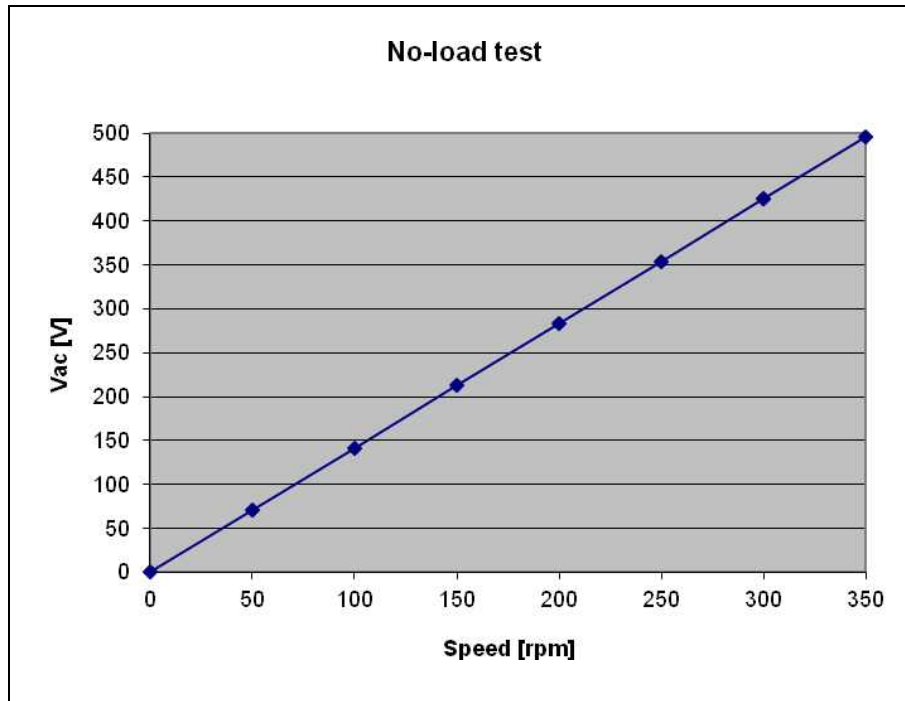

SEOYOUNG TECH. CO., LTD.

Renewable Energy Devices

Model-SYG-410-S-3000-300_(ver.4) AFPMG For HAWT or VAWT

No.	Parameter	Symbol	units	
1	AC-Voltage(Line-Line)	E	V	380
2	Gen. Output Voltage			AC (3Phase)
3	Rotor			Permanent magnet type (outer rotor)
4	Stator			Coreless
5	Output Power	P_o	W	3,000
6	Rated speed	ω	rpm	300
7	Speed Constant	K_E	V/krpm	1,416
8	Resistance (Line-Line)	R_T	Ω	6.2
9	Maximum Winding Temperature	C_{Max}	°C	130
10	Number of Pole	-	-	24
11	Winding type	-	-	Wye
12	Gen. Weight	W_M	kg	57
13	Gen. Diameter	M_D	mm	454
14	Gen. Length	M_L	mm	129
15	Housing Material	-	-	Aluminum
16	Shaft Material	-	-	Steel
17	Shaft Bearing	-	-	6014 2ZR 3EA, 6014 2RSR 1EA
18				
19				

APPLICATION – Small Wind Turbine, Hydro Power, etc.

SEOYOUNG TECH Co., Ltd.
86-6, 1gongdan-ro, Gumi-si, Gyeongsangbuk-do, Korea 730-906
Tel: +82-54-442-4040 Fax: +82-54-442-4060
e-mail: evsmotor@evsmotor.co.kr or www.evsmotor.co.kr

SEOYOUNG TECH. CO., LTD.

Renewable Energy Devices

SEOYOUNG TECH Co., Ltd.
86-6, 1gongdan-ro, Gumi-si, Gyeongsangbuk-do, Korea 730-906
Tel: +82-54-442-4040 Fax: +82-54-442-4060
e-mail: evsmotor@evsmotor.co.kr or www.evsmotor.co.kr