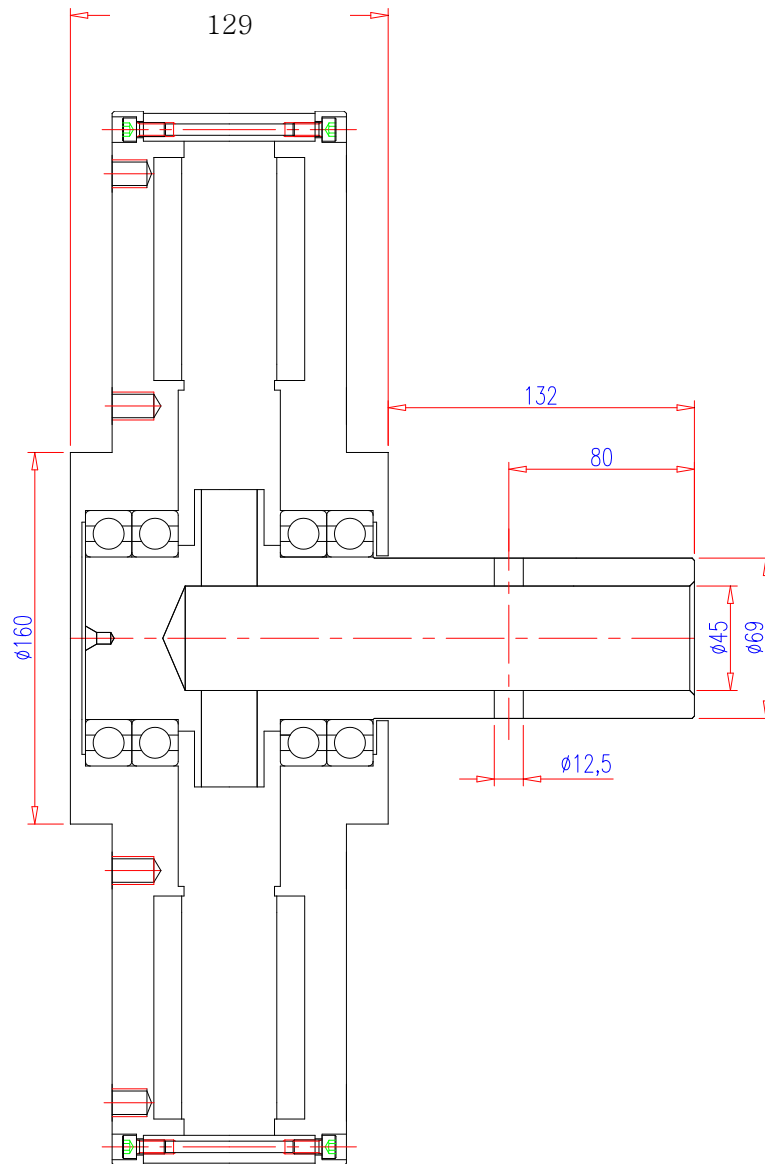

SEOYOUNG TECH. CO., LTD.

Renewable Energy Devices

SEOYOUNG TECH Co., Ltd.
86-6, 1gongdan-ro, Gumi-si, Gyeongsangbuk-do, Korea 730-906
Tel: +82-54-442-4040 Fax: +82-54-442-4060
e-mail: evsmotor@evsmotor.co.kr or www.evsmotor.co.kr