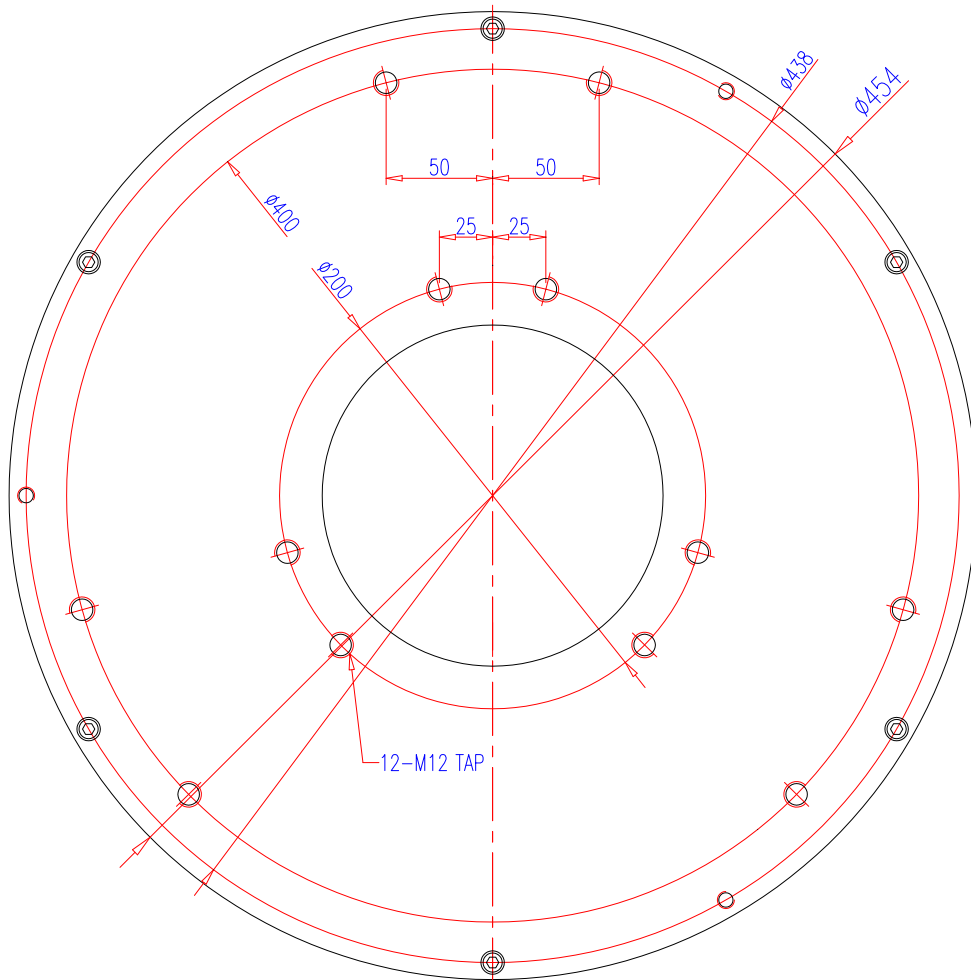

SEOYOUNG TECH. CO., LTD.

Renewable Energy Devices

SEOYOUNG TECH Co., Ltd.
86-6, 1gongdan-ro, Gumi-si, Gyeongsangbuk-do, Korea 730-906
Tel: +82-54-442-4040 Fax: +82-54-442-4060
e-mail: evsmotor@evsmotor.co.kr or www.evsmotor.co.kr