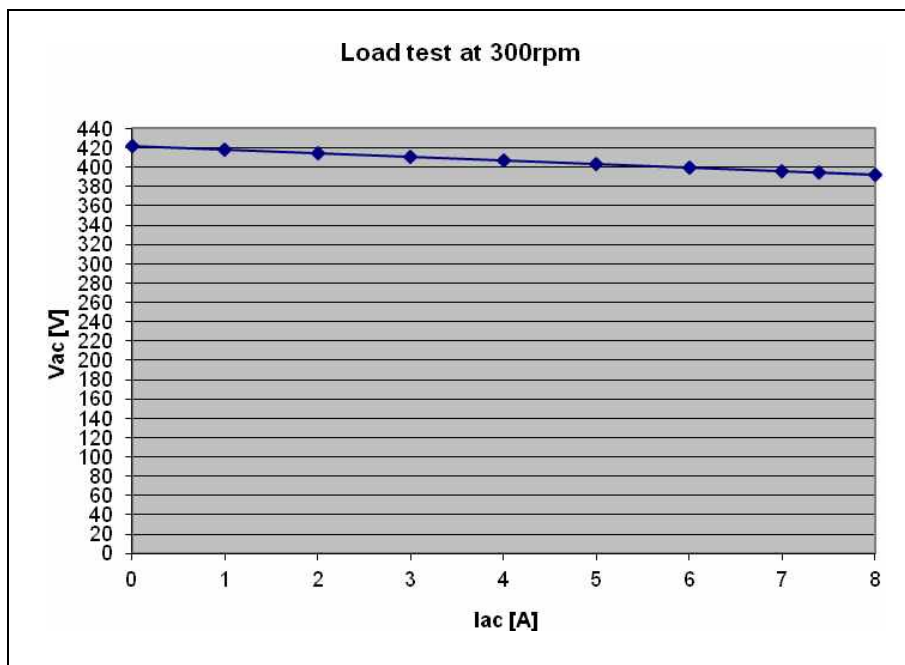

SEOYOUNG TECH. CO., LTD.

Renewable Energy Devices

Model-SYG-410-S-5000-300_(ver.4) AFPMG For HAWT or VAWT

No.	Parameter	Symbol	units	
1	AC-Voltage(Line-Line)	E	V	380
2	Gen. Output Voltage			AC (3Phase)
3	Rotor			Permanent magnet type (outer rotor)
4	Stator			Coreless
5	Output Power	P_o	W	5,000
6	Rated speed	ω	rpm	300
7	Speed Constant	K_E	V/krpm	1,408
8	Resistance (Line-Line)	R_T	Ω	4.4
9	Maximum Winding Temperature	C_{Max}	°C	130
10	Number of Pole	-	-	24
11	Winding type	-	-	Wye
12	Gen. Weight	W_M	kg	68
13	Gen. Diameter	M_D	mm	454
14	Gen. Length	M_L	mm	137
15	Housing Material	-	-	Aluminum
16	Shaft Material	-	-	Steel
17	Shaft Bearing	-	-	6014 2ZR 3EA, 6014 2RSR 1EA
18				
19				

APPLICATION – Small Wind Turbine, Hydro Power, etc.

SEOYOUNG TECH Co., Ltd.
86-6, 1gongdan-ro, Gumi-si, Gyeongsangbuk-do, Korea 730-906
Tel: +82-54-442-4040 Fax: +82-54-442-4060
e-mail: evsmotor@evsmotor.co.kr or www.evsmotor.co.kr

SEOYOUNG TECH. CO., LTD.

Renewable Energy Devices

SEOYOUNG TECH Co., Ltd.
86-6, 1gongdan-ro, Gumi-si, Gyeongsangbuk-do, Korea 730-906
Tel: +82-54-442-4040 Fax: +82-54-442-4060
e-mail: evsmotor@evsmotor.co.kr or www.evsmotor.co.kr