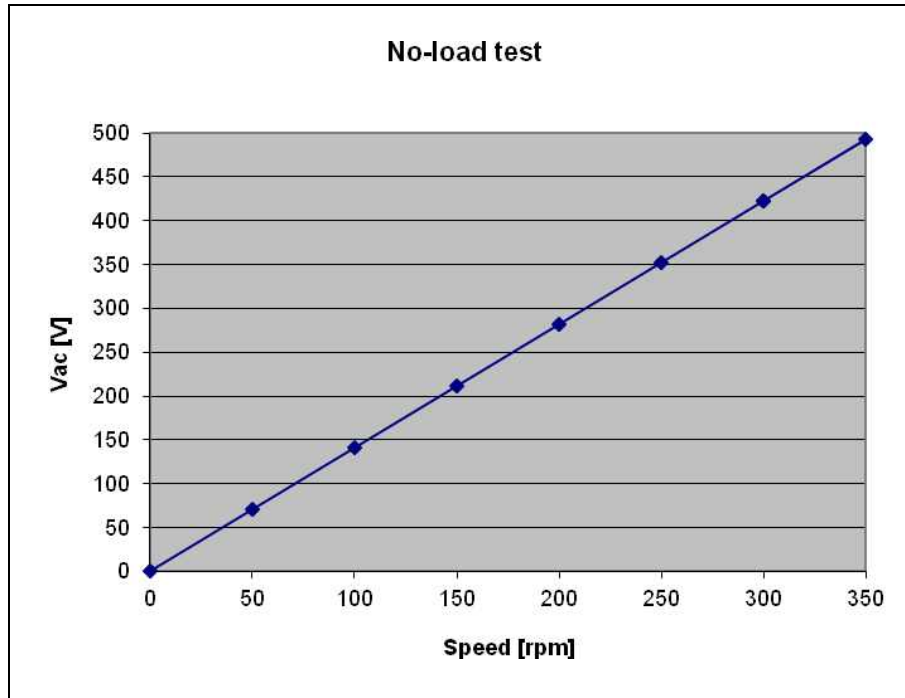

SEOYOUNG TECH. CO., LTD.

Renewable Energy Devices

Model-SYG-410-S-5000-300_(ver.4) AFPMG For HAWT or VAWT

No.	Parameter	Symbol	units	
1	AC-Voltage(Line-Line)	E	V	380
2	Gen. Output Voltage			AC (3Phase)
3	Rotor			Permanent magnet type (outer rotor)
4	Stator			Coreless
5	Output Power	P_o	W	5,000
6	Rated speed	ω	rpm	300
7	Speed Constant	K_E	V/krpm	1,408
8	Resistance (Line-Line)	R_T	Ω	4.4
9	Maximum Winding Temperature	C_{Max}	°C	130
10	Number of Pole	-	-	24
11	Winding type	-	-	Wye
12	Gen. Weight	W_M	kg	68
13	Gen. Diameter	M_D	mm	454
14	Gen. Length	M_L	mm	137
15	Housing Material	-	-	Aluminum
16	Shaft Material	-	-	Steel
17	Shaft Bearing	-	-	6014 2ZR 3EA, 6014 2RSR 1EA
18				
19				

APPLICATION – Small Wind Turbine, Hydro Power, etc.

SEOYOUNG TECH Co., Ltd.
86-6, 1gongdan-ro, Gumi-si, Gyeongsangbuk-do, Korea 730-906
Tel: +82-54-442-4040 Fax: +82-54-442-4060
e-mail: evsmotor@evsmotor.co.kr or www.evsmotor.co.kr

SEOYOUNG TECH. CO., LTD.

Renewable Energy Devices

SEOYOUNG TECH Co., Ltd.
86-6, 1gongdan-ro, Gumi-si, Gyeongsangbuk-do, Korea 730-906
Tel: +82-54-442-4040 Fax: +82-54-442-4060
e-mail: evsmotor@evsmotor.co.kr or www.evsmotor.co.kr