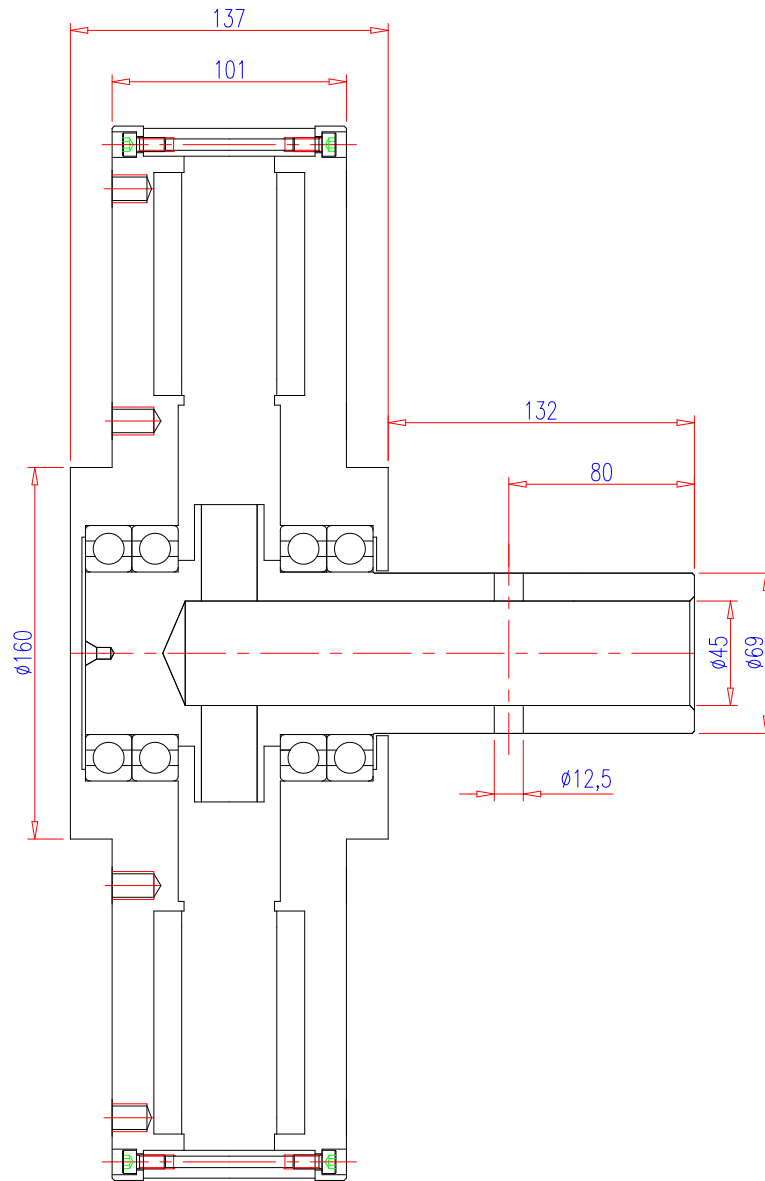

SEOYOUNG TECH. CO., LTD.

Renewable Energy Devices

SEOYOUNG TECH Co., Ltd.
86-6, 1gongdan-ro, Gumi-si, Gyeongsangbuk-do, Korea 730-906
Tel: +82-54-442-4040 Fax: +82-54-442-4060
e-mail: evsmotor@evsmotor.co.kr or www.evsmotor.co.kr